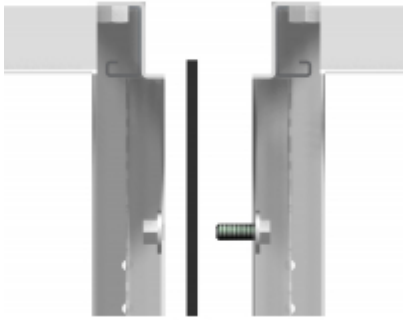

Quality Products. Service Excellence.

Frame Joining Kit *HMEJK Series*

- Heavy duty bolting kit connects side by side units at 8 points.
- Maintains UL/CSA Type 12 approvals.

Part No. **HMEJK**

Tags: HME, join, joining kit, bolting, Type 12