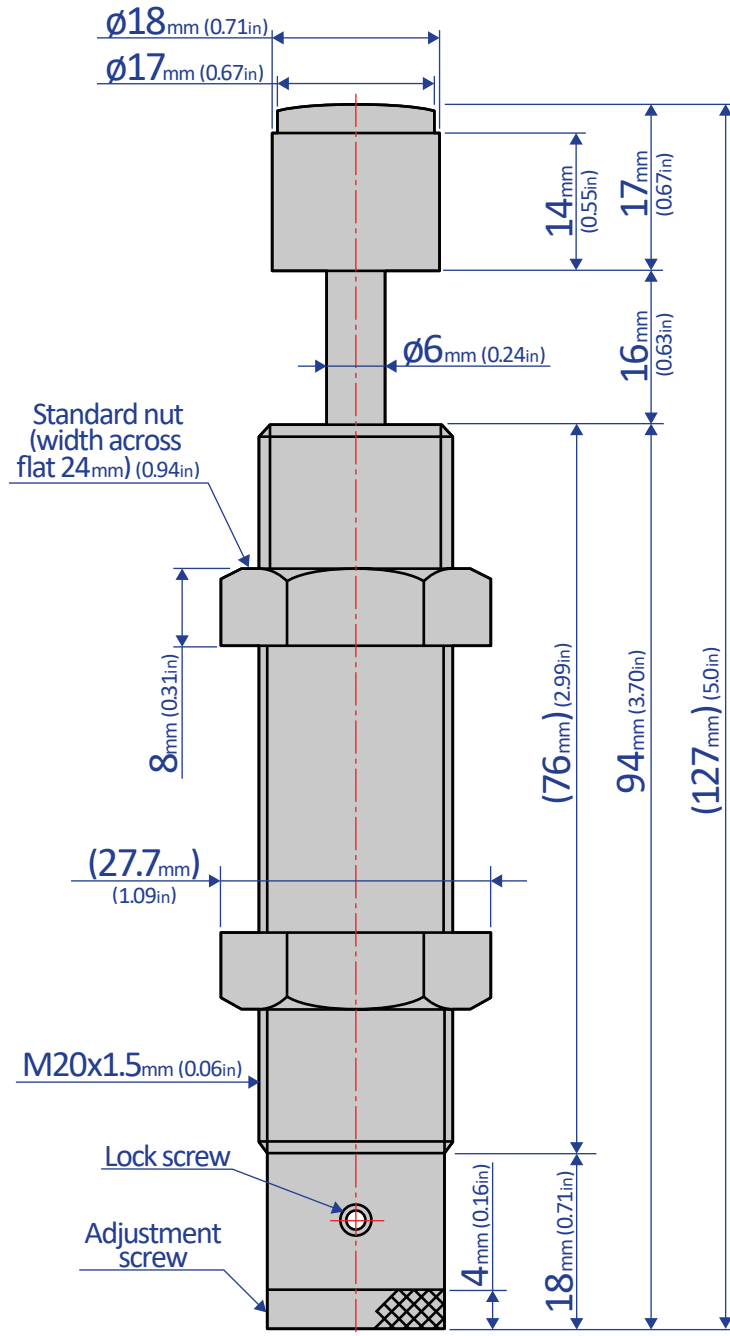

FA-2016ED-C

SHOCK ABSORBER - ADJUSTABLE

Bansbach
easylift[®]

Vest Drive • Melbourne, Florida 32904
www.easylift.com • www.damper.net