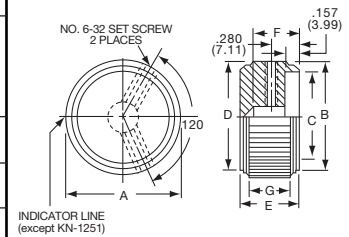

Knobs, Machined Aluminum

KN SERIES

Concentric Set with Straight Knurl with Indicator Lines									
Tyco Electronics	Alcoswitch	Color	A	B	C	D	E	F	G
5-1437622-6	KN5700A1/4	Natural	.750(19.1)	.500(12.7)	.590(15.0)	.700(17.8)	.625(15.9)	1.16(29.5)	.281(7.14)
5-1437622-7	KN5700B1/4	Black	.750(19.1)	.500(12.7)	.590(15.0)	.700(17.8)	.625(15.9)	1.16(29.5)	.281(7.14)

Straight Knurl with & without Indicator Line Diameter Dimensions