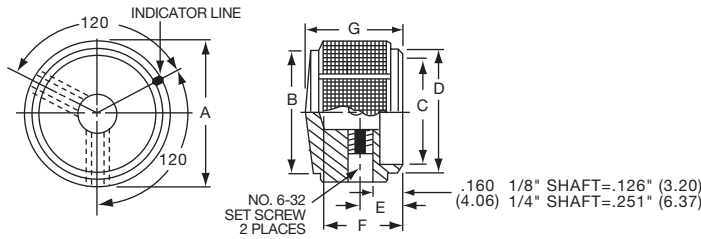

Knobs, Machined Aluminum

KT SERIES

Tyco		Square Serration with Indicator Line							
Electronics	Alcoswitch	Color	A	B	C	D	E	F	G
1-1437623-2	KT500A1/4	Natural	.500(12.7)	.430(10.9)	.375(9.53)	.430(10.9)	.280(7.11)	.510(13.0)	.630(16.0)
1-1437623-4	KT500B1/8	Black	.500(12.7)	.430(10.9)	.375(9.53)	.430(10.9)	.280(7.11)	.510(13.0)	.630(16.0)
1-1437623-3	KT500B1/4	Black	.500(12.7)	.430(10.9)	.375(9.53)	.430(10.9)	.280(7.11)	.510(13.0)	.630(16.0)
1-1437623-6	KT700A1/4	Natural	.740(18.8)	.650(16.5)	.590(15.0)	.650(16.5)	.280(7.11)	.510(13.0)	.630(16.0)
1-1437623-7	KT700B1/4	Black	.740(18.8)	.650(16.5)	.590(15.0)	.650(16.5)	.280(7.11)	.510(13.0)	.630(16.0)
1-1437623-8	KT900A1/4	Natural	.940(23.9)	.816(20.7)	.710(18.0)	.816(20.7)	.280(7.11)	.510(13.0)	.630(16.0)
1-1437623-9	KT900B1/4	Black	.940(23.9)	.816(20.7)	.710(18.0)	.816(20.7)	.280(7.11)	.510(13.0)	.630(16.0)