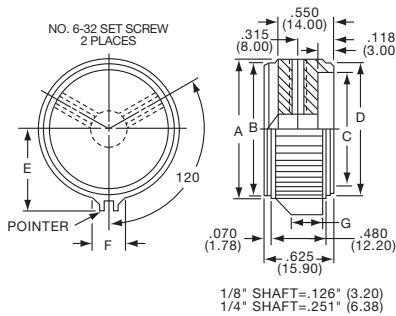

Tyco		Straight Knurl with Pointer and Indicator Line								
Electronics	Alcoswitch	Color	Body-Top	A	B	C	D	E	F	G
9-1437622-1	KPN500A1/8	Natural	.500(12.7)	.445(11.3)	.372(9.45)	.445(11.3)	.368(9.35)	.195(4.95)	.354(8.99)	
9-1437622-0	KPN500A1/4	Natural	.500(12.7)	.445(11.3)	.372(9.45)	.445(11.3)	.368(9.35)	.195(4.95)	.354(8.99)	
9-1437622-3	KPN500B1/8	Black	.500(12.7)	.445(11.3)	.372(9.45)	.445(11.3)	.368(9.35)	.195(4.95)	.354(8.99)	
9-1437622-2	KPN500B1/4	Black	.500(12.7)	.445(11.3)	.372(9.45)	.445(11.3)	.368(9.35)	.195(4.95)	.354(8.99)	
9-1437622-5	KPN700A1/4	Natural	.750(19.1)	.695(17.65)	.590(15.0)	.695(17.7)	.515(13.1)	.234(5.94)	.394(10.0)	
9-1437622-6	KPN700B1/4	Black	.750(19.1)	.695(17.65)	.590(15.0)	.695(17.7)	.515(13.1)	.234(5.94)	.394(10.0)	
9-1437622-7	KPN900A1/4	Natural	.937(23.8)	.882(22.40)	.692(17.6)	.882(22.4)	.630(16.0)	.276(7.01)	.350(8.90)	
9-1437622-9	KPN900B1/4	Black	.937(23.8)	.882(22.40)	.692(17.6)	.882(22.4)	.630(16.0)	.276(7.01)	.350(8.90)	

KS SERIES