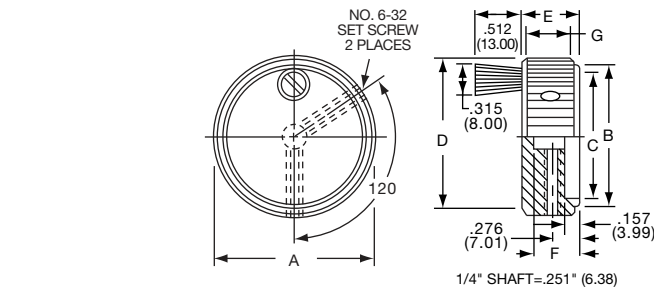

KN SERIES

KN500A1/4

KN900BA1/4

KN SERIES

KN1755BS1/4

Straight Knurl with "Crank" Spinner									
Tyco Electronics	Alcoswitch	Color Body-Top/Spin	A	B	C	D	E	F	G
4-1437622-1	KN1755AS1/4	Natural	1.76(44.7)	1.56(39.5)	.138(35.0)	1.65(41.8)	.630(16.0)	.512(13.0)	.492(12.5)
4-1437622-1	KN1755BS1/4	Black	1.76(44.7)	1.56(39.5)	.138(35.0)	1.65(41.8)	.630(16.0)	.512(13.0)	.492(12.5)
3-1437622-9	KN1755ABS1/4	Ntl.-Blk./Blk.	1.76(44.7)	1.56(39.5)	1.38(35.0)	1.65(41.8)	.630(16.0)	.512(13.0)	.492(12.5)
4-1437622-0	KN1755BAS1/4	Blk.-Ntl. Blk.	1.76(44.7)	1.56(39.5)	1.38(35.0)	1.65(41.8)	.630(16.0)	.512(13.0)	.492(12.5)