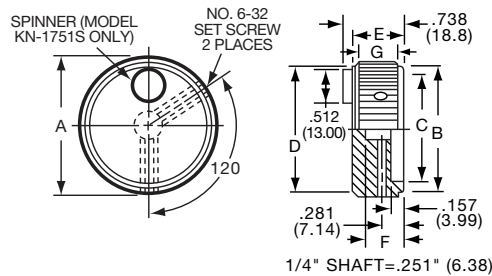

KN SERIES

Tyco Electronics Alcoswitch Color										
			A	B	C	D	E	F	G	
Less Indicator										
3-1437622-2	KN1751A1/4	Natural	1.75(44.5)	1.55(39.4)	1.38(35.1)	1.65(41.9)	.620(15.0)	.508(12.9)	.480(12.2)	
3-1437622-6	KN1751B1/4	Black	1.75(44.5)	1.55(39.4)	1.38(35.1)	1.65(41.9)	.620(15.8)	.508(12.9)	.480(12.2)	
Two Toned			Body - Top							
3-1437622-3	KN1751AB1/4	Ntl. - Blk.	1.75(44.5)	1.55(39.4)	1.38(35.1)	1.65(41.9)	.620(15.8)	.508(12.9)	.480(12.2)	
3-1437622-7	KN1751BA1/4	Blk. - Natural	1.75(44.5)	1.55(39.4)	1.38(35.1)	1.65(41.9)	.620(15.8)	.508(12.9)	.480(12.2)	
With Indicator										
3-1437622-5	KN1750A1/4	Natural	1.75(44.5)	1.55(39.4)	1.38(35.1)	1.65(41.9)	.620(15.8)	.508(12.9)	.480(12.2)	
3-1437622-1	KN1750B1/4	Black	1.75(44.5)	1.55(39.4)	1.38(35.1)	1.65(41.9)	.620(15.8)	.508(12.9)	.480(12.2)	
With Spinner/Less Indicator										
3-1437622-5	KN1751AS1/4	Natural	1.75(44.5)	1.55(39.4)	1.38(35.1)	1.65(41.9)	.620(15.8)	.508(12.9)	.480(12.2)	
3-1437622-8	KN1751BS1/4	Black	1.75(44.5)	1.55(39.4)	1.38(35.1)	1.65(41.9)	.620(15.8)	.508(12.9)	.480(12.2)	

K

K Series

K8