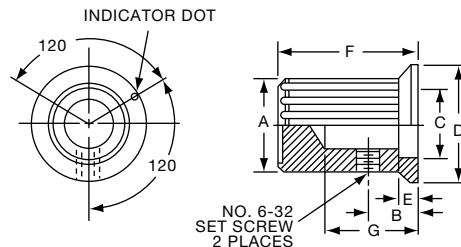

KT700A1/4

KU SERIES

KU402B1/8

Tyco		Serrated Diamond Trim Cut with Dot Indicator							
Electronics	Alcoswitch	Color	A	B	C	D	E	F	G
2-1437623-1	KU401B1/8	Black	.374(9.50)	.283(7.19)	.276(7.01)	.098(2.49)	.177(4.50)	.236(5.99)	.299(7.60)
2-1437623-2	KU402B1/8	Black	.374(9.50)	.283(7.19)	.276(7.01)	.098(2.49)	.197(5.00)	.354(8.99)	.449(11.40)
2-1437623-3	KU500B1/8	Black	.500(12.7)	.409(10.4)	.374(9.50)	.118(3.00)	.276(7.01)	.512(13.0)	.598(15.2)
	KU500B1/4	Black	.500(12.7)	.409(10.4)	.374(9.50)	.118(3.00)	.276(7.01)	.512(13.0)	.598(15.2)
2-1437623-4	KU700B1/4	Black	.740(18.8)	.650(16.5)	.591(15.0)	.118(3.00)	.276(7.01)	.512(13.0)	.598(15.2)