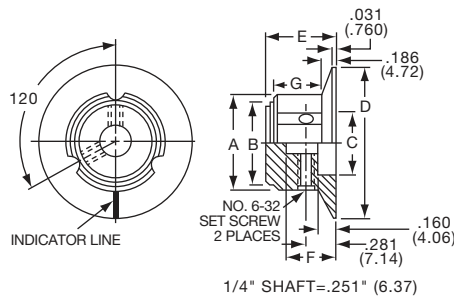

Tyco		3 Flute Design with Aluminum Skirt and Indicator Line							
Electronics	Alcoswitch	Color	A	B	C	D	E	F	G
1437623-3	KS500A1/8	Natural	.500(12.7)	.430(10.9)	.360(9.14)	.750(19.1)	.620(15.8)	.510(13.0)	.430(10.9)
1437623-2	KS500A1/4	Natural	.500(12.7)	.430(10.9)	.360(9.14)	.750(19.1)	.620(15.8)	.510(13.0)	.430(10.9)
1437623-5	KS500B1/8	Black	.500(12.7)	.430(10.9)	.360(9.14)	.750(19.1)	.620(15.8)	.510(13.0)	.430(10.9)
1437623-4	KS500B1/4	Black	.500(12.7)	.430(10.9)	.360(9.14)	.750(19.1)	.620(15.8)	.510(13.0)	.430(10.9)
1437623-6	KS700A1/4	Natural	.750(19.0)	.650(16.5)	.590(14.9)	1.12(28.4)	.620(15.8)	.510(13.0)	.430(10.9)
1437623-7	KS700B1/4	Black	.750(19.0)	.650(16.5)	.590(14.9)	1.12(28.4)	.620(15.8)	.510(13.0)	.430(10.9)
1437623-8	KS900A1/4	Natural	.940(23.9)	.820(20.8)	.710(18.0)	1.40(35.6)	.620(15.8)	.510(13.0)	.430(10.9)
1437623-9	KS900B1/4	Black	.940(23.9)	.820(20.8)	.710(18.0)	1.40(35.6)	.620(15.8)	.510(13.0)	.430(10.9)

K10