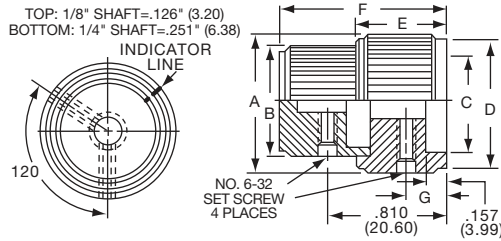

Knobs, Machined Aluminum