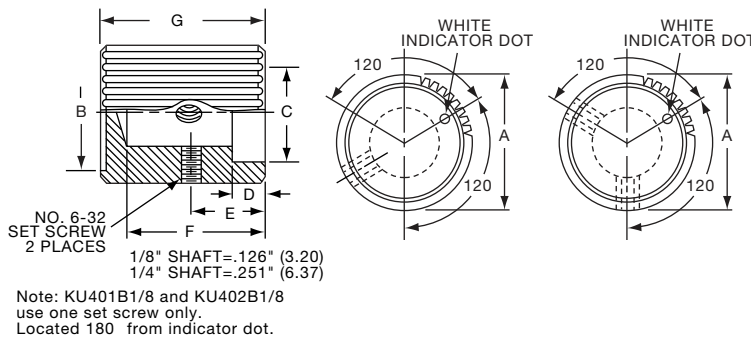

Knobs, Machined Aluminum

KT SERIES

Tyco		Square Serration with Indicator Line							
Electronics	Alcoswitch	Color	A	B	C	D	E	F	G
1-1437623-2	KT500A1/4	Natural	.500(12.7)	.430(10.9)	.375(9.53)	.430(10.9)	.280(7.11)	.510(13.0)	.630(16.0)
1-1437623-4	KT500B1/8	Black	.500(12.7)	.430(10.9)	.375(9.53)	.430(10.9)	.280(7.11)	.510(13.0)	.630(16.0)
1-1437623-3	KT500B1/4	Black	.500(12.7)	.430(10.9)	.375(9.53)	.430(10.9)	.280(7.11)	.510(13.0)	.630(16.0)
1-1437623-6	KT700A1/4	Natural	.740(18.8)	.650(16.5)	.590(15.0)	.650(16.5)	.280(7.11)	.510(13.0)	.630(16.0)
1-1437623-7	KT700B1/4	Black	.740(18.8)	.650(16.5)	.590(15.0)	.650(16.5)	.280(7.11)	.510(13.0)	.630(16.0)
1-1437623-8	KT900A1/4	Natural	.940(23.9)	.816(20.7)	.710(18.0)	.816(20.7)	.280(7.11)	.510(13.0)	.630(16.0)
1-1437623-9	KT900B1/4	Black	.940(23.9)	.816(20.7)	.710(18.0)	.816(20.7)	.280(7.11)	.510(13.0)	.630(16.0)

KU SERIES

Tyco		Serrated Diamond Trim Cut with Dot Indicator							
Electronics	Alcoswitch	Color	A	B	C	D	E	F	G
2-1437623-1	KU401B1/8	Black	.374(9.50)	.283(7.19)	.276(7.01)	.098(2.49)	.177(4.50)	.236(5.99)	.299(7.60)
2-1437623-2	KU402B1/8	Black	.374(9.50)	.283(7.19)	.276(7.01)	.098(2.49)	.197(5.00)	.354(8.99)	.449(11.40)
2-1437623-3	KU500B1/8	Black	.500(12.7)	.409(10.4)	.374(9.50)	.118(3.00)	.276(7.01)	.512(13.0)	.598(15.2)
	KU500B1/4	Black	.500(12.7)	.409(10.4)	.374(9.50)	.118(3.00)	.276(7.01)	.512(13.0)	.598(15.2)
2-1437623-4	KU700B1/4	Black	.740(18.8)	.650(16.5)	.591(15.0)	.118(3.00)	.276(7.01)	.512(13.0)	.598(15.2)

KUS SERIES