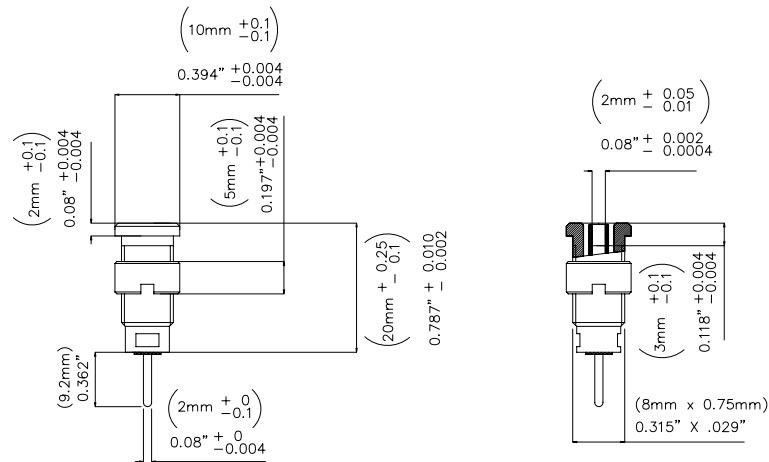

Model 72921
2mm SAFETY Sheathed Jack

Features

- Mates to 2mm shrouded plugs
- Safety Sheath Jack
- Safety Rating 600 V CAT II
- 1.9mm wire wrap connecting pin

Materials

- Body: Polyamide.
- Pin: Nickel plated brass.
- Nut: Nickel plated

Ordering Information

Model: Model 72921-Color
Standard colors: -0 (Black), -2 (Red)

Specifications:

Max Current	10A
Max Voltage	600 V CAT II
Max Resistance	Less than 5 mΩ

USA: Sales: 800-490-2361 Technical Support: 800-241-2060 Fax: 888-403-3360

Europe: 31-(0) 40 2675 150 **International:** 425-446-5500
e-mail: technicalsupport@pomonatest.com

Where to Buy: www.pomonaelectronics.com

All dimensions are in inches. Tolerances (except noted): .xx = ±.02" (.51 mm), .xxx = ±.005" (.127 mm). All specifications are to the latest revisions. Specifications are subject to change without notice. Registered trademarks are the property of their respective companies.