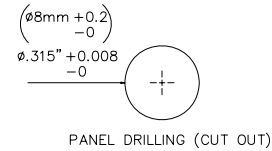

Model 72921
2mm SAFETY Sheathed Jack

Features

- Mates to 2mm shrouded plugs
- Safety Sheath Jack
- Safety Rating 600 V CAT II
- 1.9mm wire wrap connecting pin

Materials

- Body: Polyamide.
- Pin: Nickel plated brass.
- Nut: Nickel plated

Ordering Information

Model: Model 72921-Color
Standard colors: -0 (Black), -2 (Red)

Specifications:

Max Current	10A
Max Voltage	600 V CAT II
Max Resistance	Less than 5 mΩ

USA: Sales: 800-490-2361 Technical Support: 800-241-2060 Fax: 888-403-3360

Europe: 31-(0) 40 2675 150 **International:** 425-446-5500
e-mail: technicalsupport@pomonatest.com

Where to Buy: www.pomonaelectronics.com

All dimensions are in inches. Tolerances (except noted): .xx = ±.02" (.51 mm), .xxx = ±.005" (.127 mm). All specifications are to the latest revisions. Specifications are subject to change without notice. Registered trademarks are the property of their respective companies.