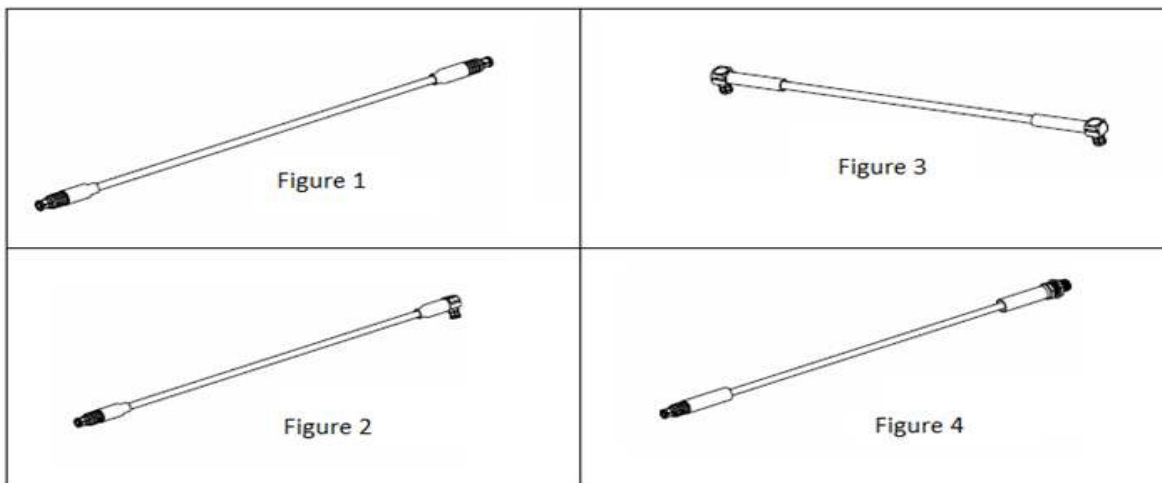

Amphenol Connex

Fixed Length Cable Assembly Update - 9/17/2010

MCX to MCX Assemblies – **Just Released!**

| Part Number | Cable Type | Impedance | Connector 1 | Connector 2 | Figure |
|-----------------|-------------|-----------|----------------------|----------------------|--------|
| 255101-05-XX.XX | RG-179/U | 75 Ohms | Straight MCX Plug | Straight MCX Plug | 1 |
| 255101-08-XX.XX | RG-178/U | 50 Ohms | Straight MCX Plug | Straight MCX Plug | 1 |
| 255103-01-XX.XX | RG-316/U | 50 Ohms | Straight MCX Plug | Right Angle MCX Plug | 2 |
| 255104-01-XX.XX | RG-316/U | 50 Ohms | Right Angle MCX Plug | Right Angle MCX Plug | 3 |
| 255104-03-XX.XX | RG-316 DS/U | 50 Ohms | Right Angle MCX Plug | Right Angle MCX Plug | 3 |
| 255104-08-XX.XX | RG-178/U | 50 Ohms | Right Angle MCX Plug | Right Angle MCX Plug | 3 |
| 255110-01-XX.XX | RG-316/U | 50 Ohms | Straight MCX Plug | Bulkhead MCX Jack | 4 |

- ❖ Replace XX.XX with overall length of cables in inches.
Example: 06.00 = 6 Inches long.
- ❖ Standard Cable Lengths are 6, 12, 24 and 36 inches.
- ❖ Custom options available! Contact Amphenol Connex for more information.

Amphenol Connex also offers the following fixed length cable assembly types:

SMA Assemblies

SMA Straight Plug to SMA Straight Plug
 SMA Straight Plug to SMA Right Angle Plug
 SMA Right Angle Plug to SMA Right Angle Plug
 SMA Straight Plug to SMA Bulkhead Jack
 SMA Right Angle Plug to SMA Bulkhead Jack