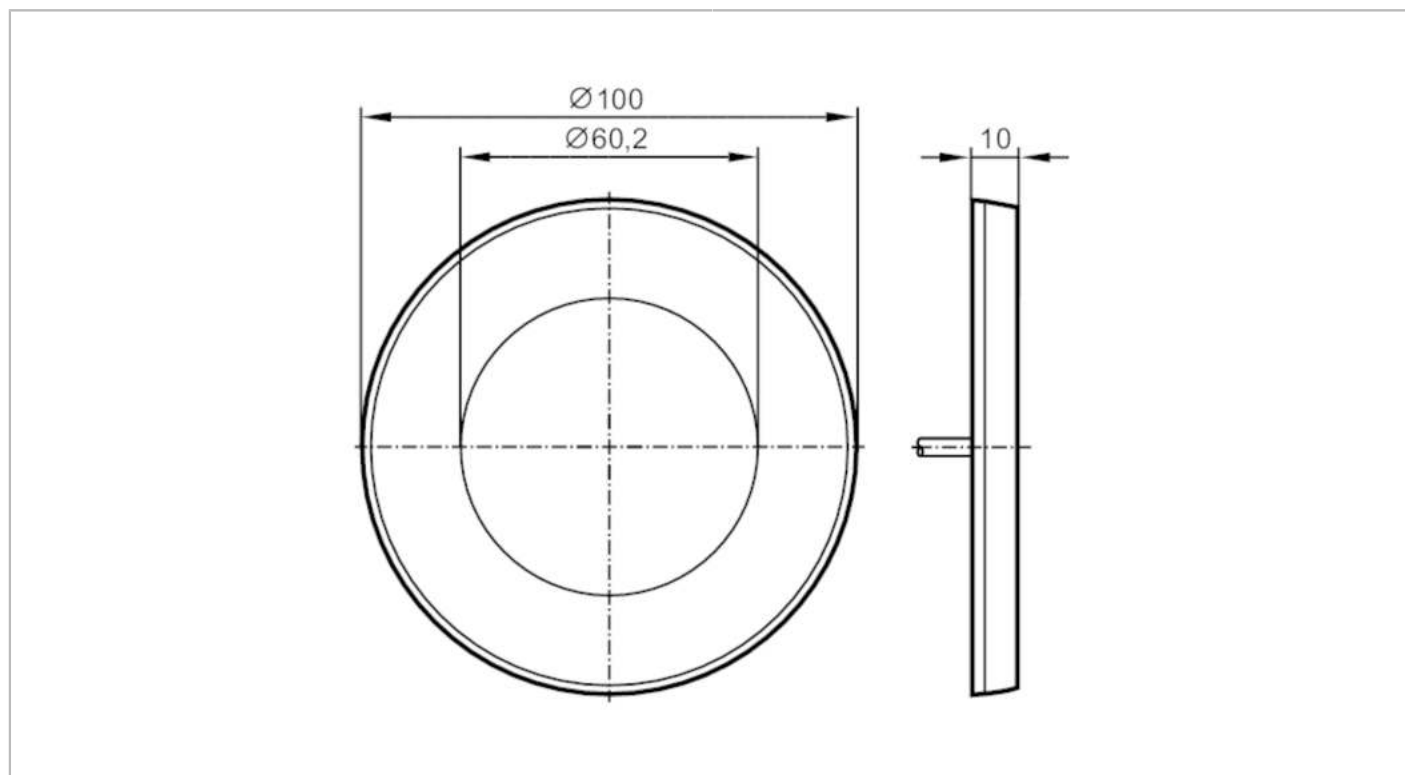

## Coloured surround for touch sensors

GREEN COVER RING FOR KT

Application	
Design	for type KT50
Mechanical data	
Weight [g]	34.2
Dimensions [mm]	100 x 10 x 100
Materials	polycarbonate-ABS green
Remarks	
Pack quantity	2 pcs.