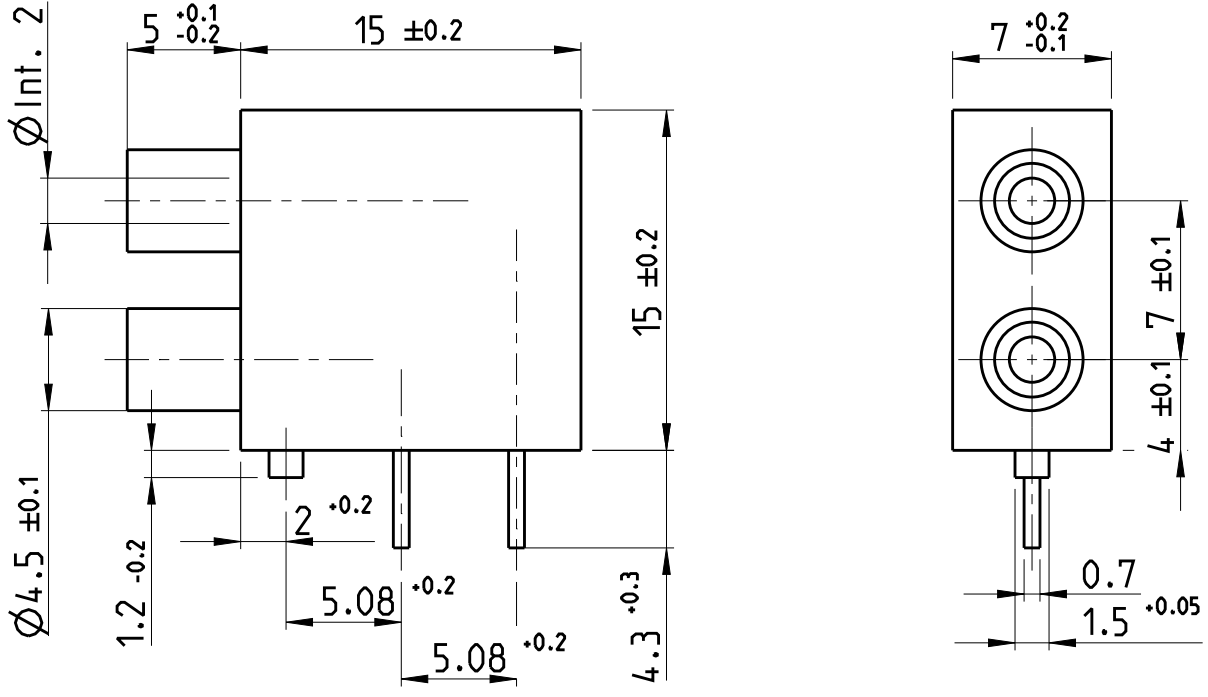

REVISIONS				
P	LTR	DESCRIPTION	DATE	APVD
	A	CREATION	27MAY2015	BC TC

TE P/N	PROD. REF.	MATERIAL
8-1437354-4	TEP1929	HOUSING : BLACK PBT CONTACT : SILVER PLATED BRASS
-	-	-

20

RELEASED FOR PUBLICATION

ALL RIGHTS RESERVED.

THIS DRAWING IS UNPUBLISHED.

BY -

© COPYRIGHT 20

DIMENSIONS: mm	DWN B-CHERTOUHA	26MAY2015	MATERIAL	-	FINISH	-				
	CHK T-CORRIOU	26MAY2015	TE Connectivity							
TOLERANCES UNLESS OTHERWISE SPECIFIED:	APVD J-BALOURDET	26MAY2015					NAME TEST DOUBLE REF. TEP1929 - TEP1930			
	0 PLC ±	PRODUCT SPEC	SIZE	CAGE CODE	DRAWING NO	RESTRICTED TO				
1 PLC ±	APPLICATION SPEC	A 4	-	C-8-1437354-4	-					
2 PLC ±	WEIGHT	-	CUSTOMER DRAWING			SCALE				
3 PLC ±			3:1			SHEET				
4 PLC ±						OF				
ANGLES ±						REV				
						A