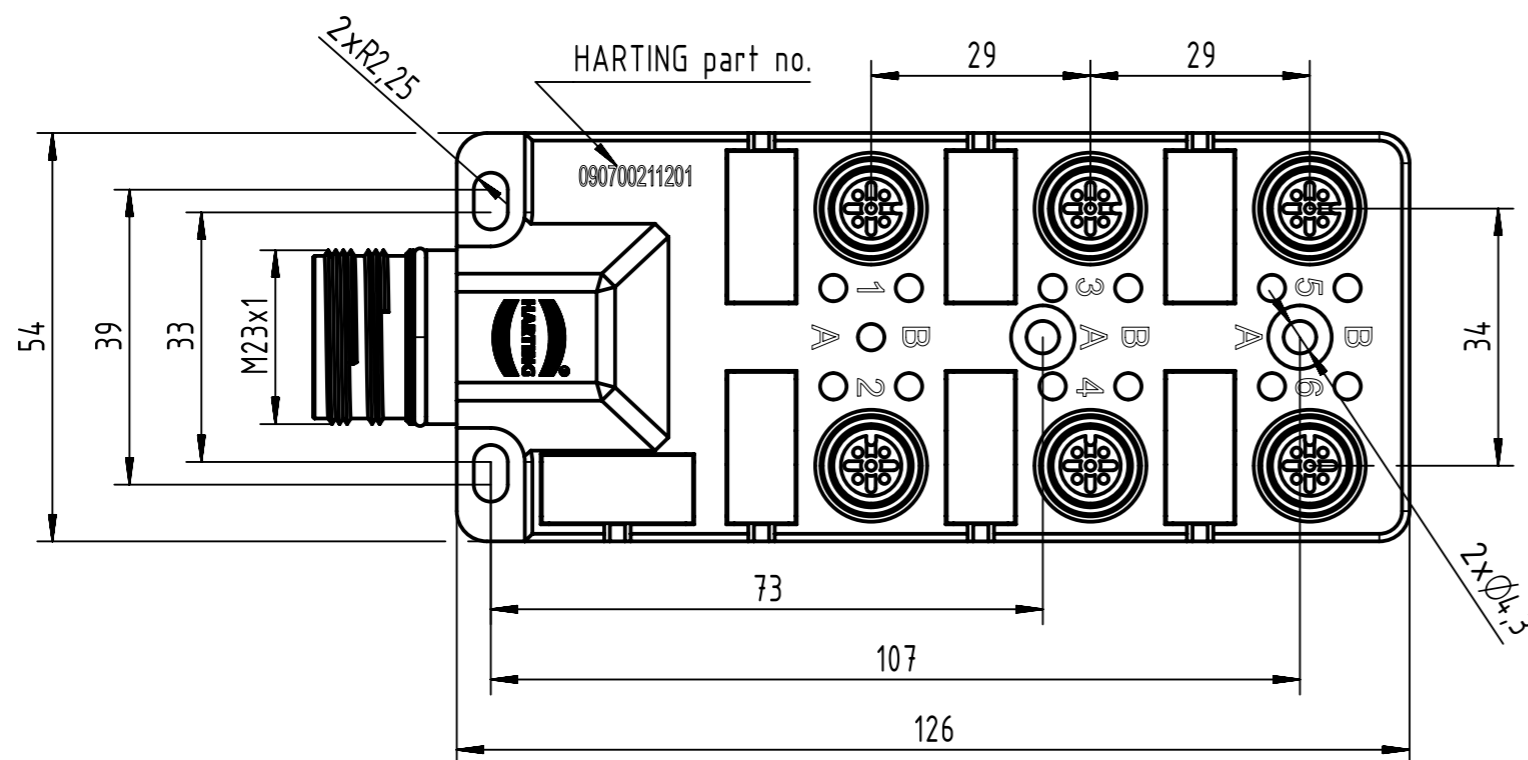

Loading plan

X
 male

- Protection level: IP67
 - Temperature range: -25°C ... +85°C

All Dimensions in mm		Tech. Character.		Free size tol.		According to production drawing	
All rights reserved		Created by COSTEA Costea	Inspected by 402676 Gross	Standardisation MUNTEANV Muntean	Date 2020-04-14	State Final Release	
Department HCS - RO		Title har-SAB M12/6/4p M23/12p RA				Doc-Key / ECM-Nr. 100831533/UGD/000/C 500000171205	
HARTING Customised Solutions D-32339 Espelkamp		Type TB	Number 090700211201			Rev. C	Page 1/1