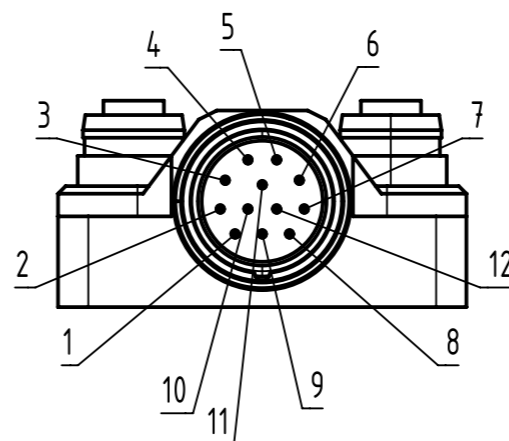

Loading plan

X
 male

- Protection level: IP67
 - Temperature range: -25°C ... +85°C

All Dimensions in mm		Tech. Character.		Free size tol.		According to production drawing	
All rights reserved		Created by COSTEA Costea	Inspected by 402676 Gross	Standardisation MUNTEANV Muntean	Date 2020-04-14	State Final Release	
Department HCS - RO		Title har-SAB M12/6/4p M23/12p RA				Doc-Key / ECM-Nr. 100831533/UGD/000/C 500000171205	
HARTING Customised Solutions D-32339 Espelkamp		Type TB	Number 090700211201			Rev. C	Page 1/1