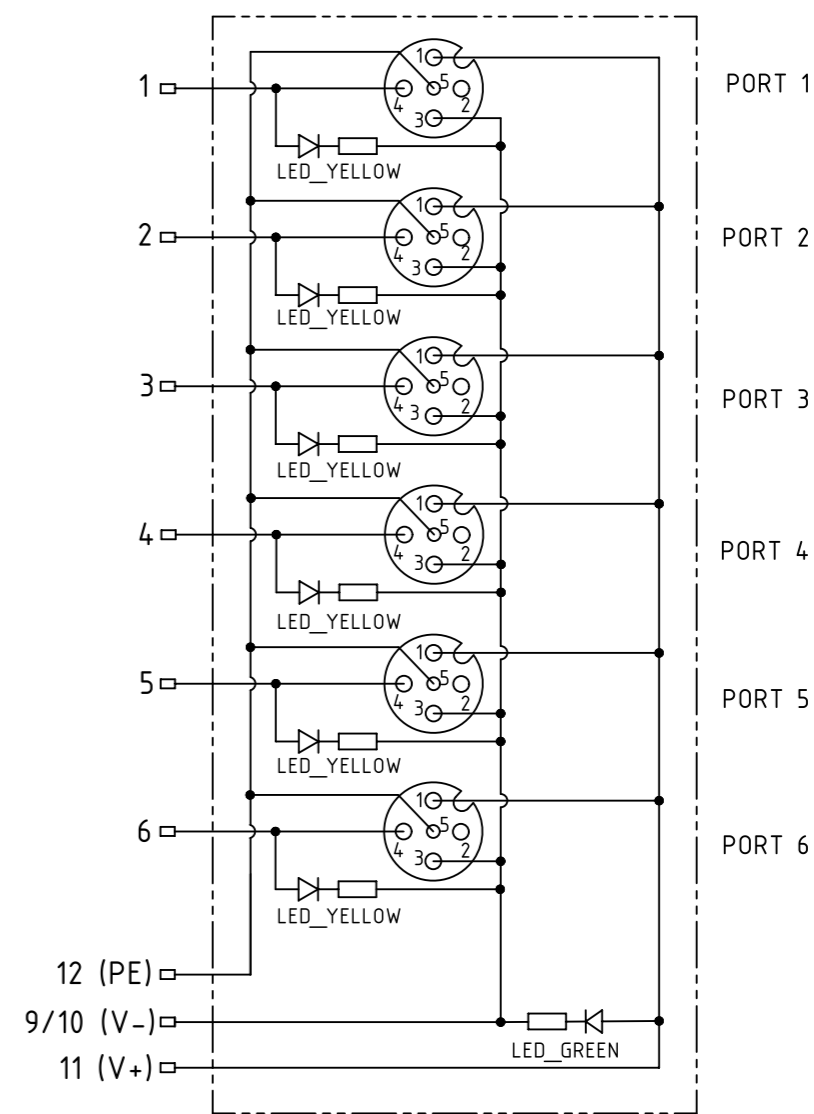

Loading plan

X
 male

- Protection level: IP67
 - Temperature range: -25°C ... +85°C

All Dimensions in mm		Tech. Character.		Free size tol.		According to production drawing	
All rights reserved		Created by COSTEA Costea	Inspected by 402676 Gross	Standardisation MUNTEANV Muntean	Date 2020-04-14	State Final Release	
Department HCS - RO		Title har-SAB M12/6/4p M23/12p RA				Doc-Key / ECM-Nr. 100831533/UGD/000/C 500000171205	
HARTING Customised Solutions D-32339 Espelkamp		Type TB	Number 090700211201			Rev. C	Page 1/1