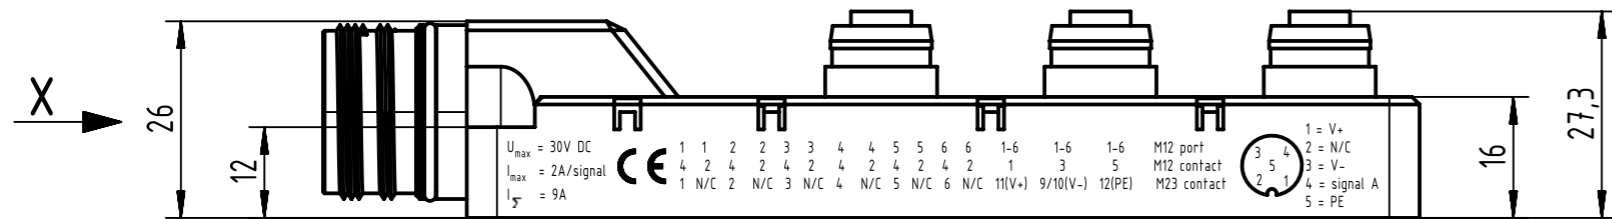

Loading plan

X
 male

- Protection level: IP67
 - Temperature range: -25°C ... +85°C

All Dimensions in mm		Tech. Character.		Free size tol.		According to production drawing	
All rights reserved		Created by COSTEA Costea	Inspected by 402676 Gross	Standardisation MUNTEANV Muntean	Date 2020-04-14	State Final Release	
Department HCS - RO		Title har-SAB M12/6/4p M23/12p RA				Doc-Key / ECM-Nr. 100831533/UGD/000/C 500000171205	
HARTING Customised Solutions D-32339 Espelkamp		Type TB	Number 090700211201			Rev. C	Page 1/1