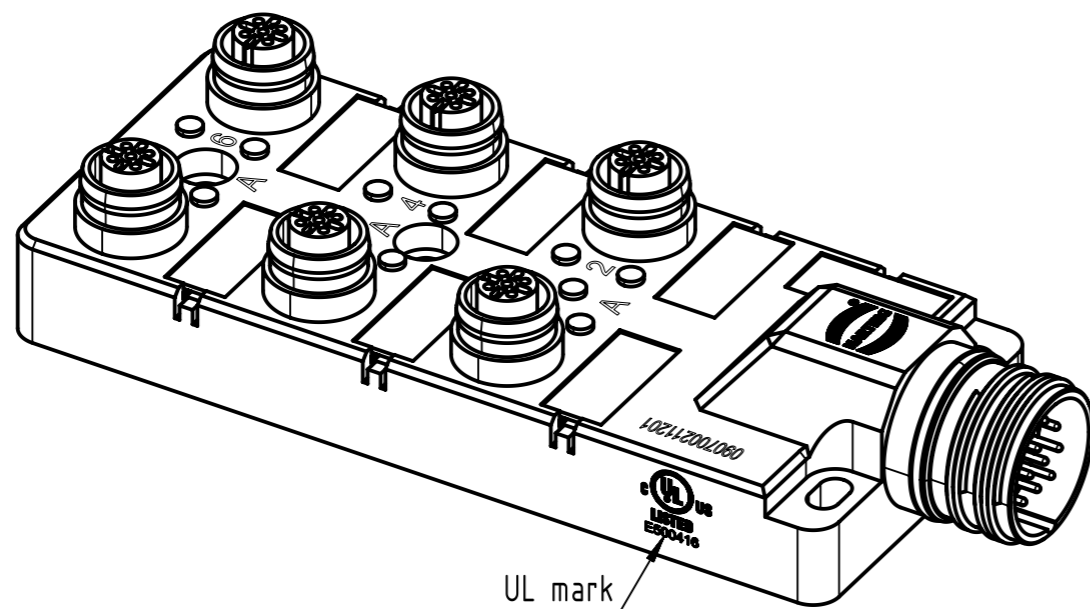

Loading plan

X
 male

- Protection level: IP67
 - Temperature range: -25°C ... +85°C

All Dimensions in mm		Tech. Character.		Free size tol.		According to production drawing	
All rights reserved		Created by COSTEA Costea	Inspected by 402676 Gross	Standardisation MUNTEANV Muntean	Date 2020-04-14	State Final Release	
Department HCS - RO		Title har-SAB M12/6/4p M23/12p RA				Doc-Key / ECM-Nr. 100831533/UGD/000/C 500000171205	
HARTING Customised Solutions D-32339 Espelkamp		Type TB	Number 090700211201			Rev. C	Page 1/1