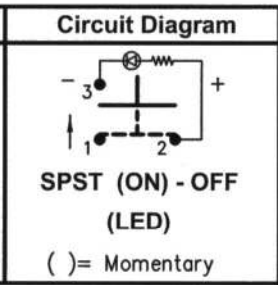

Rating	6A 14V DC
Contact Resistance	50m ohm max.
Insulation Resistance	DC 500V 100M ohm min.
Dielectric Strength	AC 1500V 1 minute
Operating Temperature	- 0° C ~ 55° C

Cut-Out 0.7 ~ 3.0 mm thk.

**BASE COLOR:** Black  
**BUTTON COLOR:** Red, PC Clear  
**LED:** Red