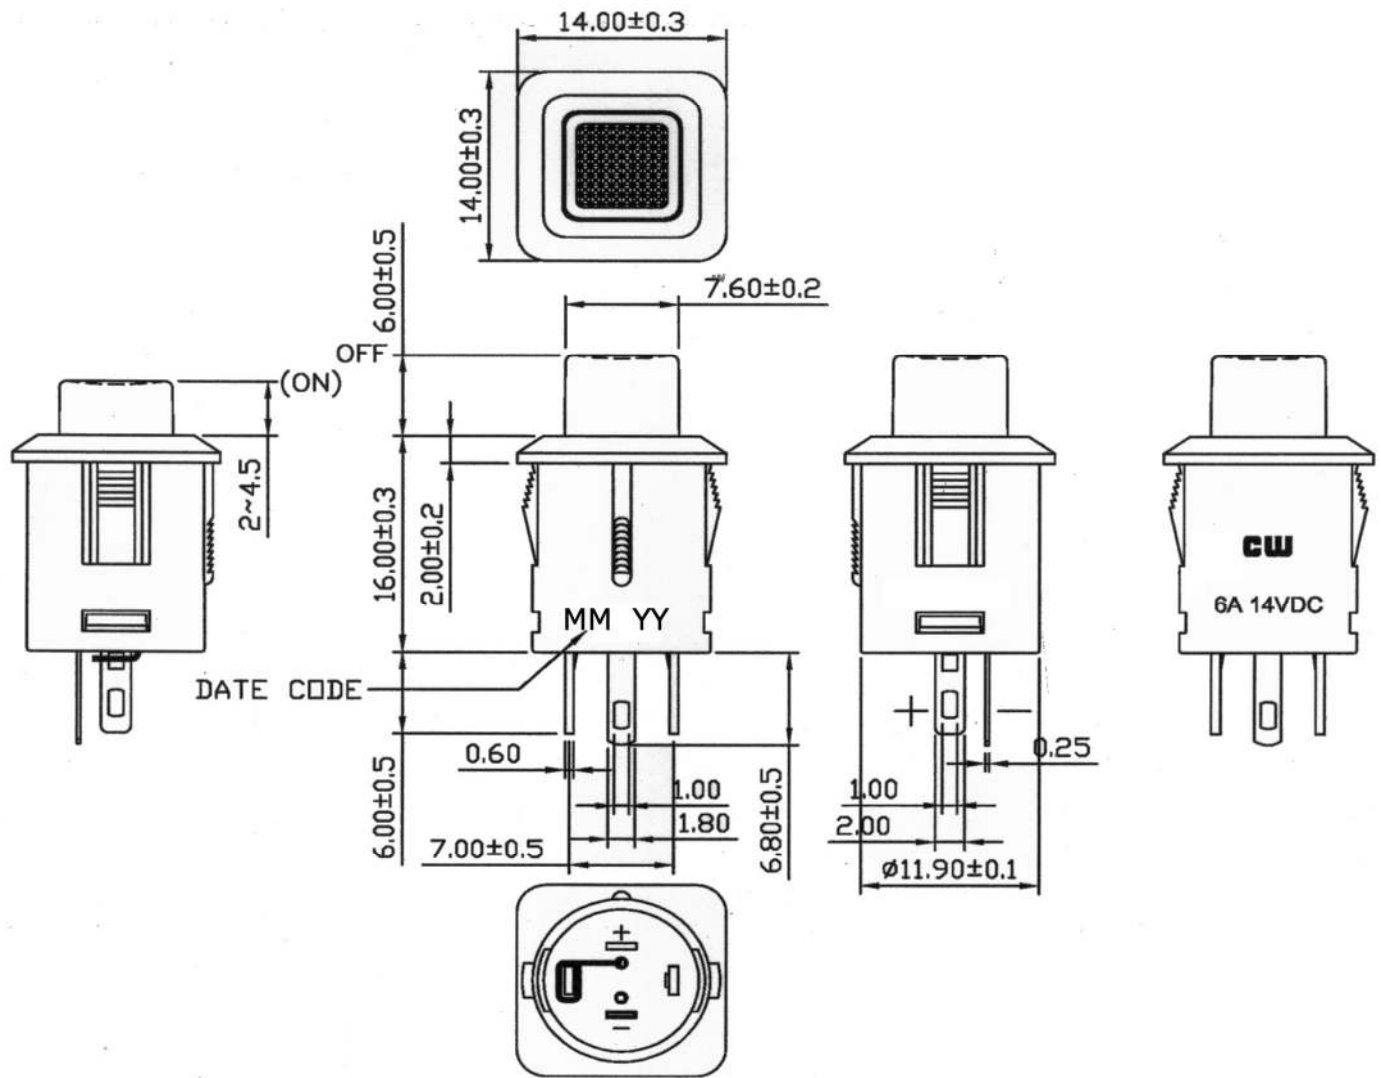

Rating	6A 14V DC
Contact Resistance	50m ohm max.
Insulation Resistance	DC 500V 100M ohm min.
Dielectric Strength	AC 1500V 1 minute
Operating Temperature	- 0° C ~ 55° C

Cut-Out 0.7 ~ 3.0 mm thk.

**BASE COLOR:** Black  
**BUTTON COLOR:** Red, PC Clear  
**LED:** Red

RoHS Compliant

 <b>CW INDUSTRIES</b> Southampton, Pa. 18966 Tel 215.355.7080/www.cwind.com	Date Drawn: 12/24/09	Rev. 0	Unit: mm	Checked By: G. Guld
	Title: <b>PUSH BUTTON SWITCH</b>		CW P/N: <b>GPB554CL05BR</b>	