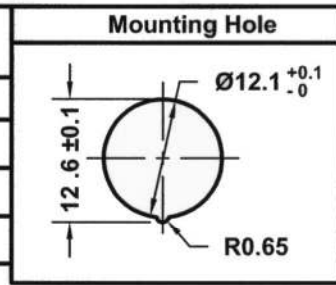

Rating	6A 14V DC
Contact Resistance	50m ohm max.
Insulation Resistance	DC 500V 100M ohm min.
Dielectric Strength	AC 1500V 1 minute
Operating Temperature	- 0° C ~ 55° C

Cut-Out 0.7 ~ 3.0 mm thk.

**BASE COLOR:** Black  
**BUTTON COLOR:** Red, PC Clear  
**LED:** Red