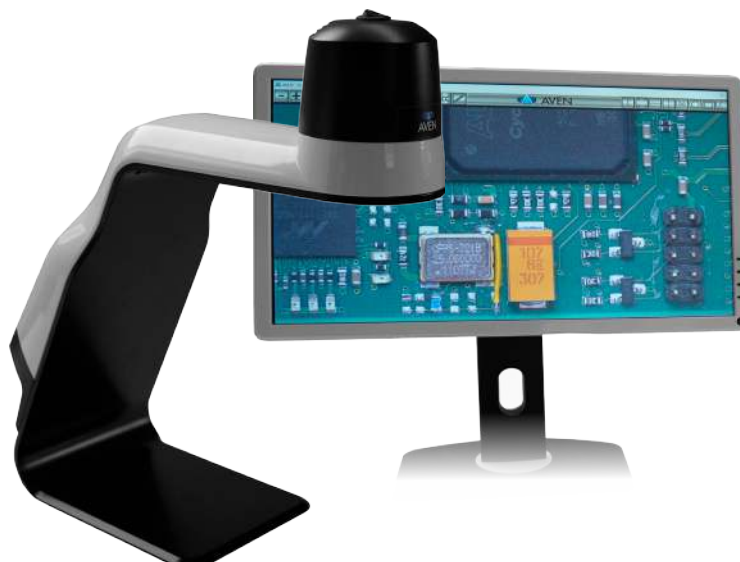

## Futuristic, Innovative and Easy to Use

The SharpVue features an auto focus HD camera with optical magnification up to 30x, and digital magnification up to 300x. The SharpVue produces high quality 1080p HD images without any distortion or delay and with excellent depth of field. The built in LED lights ensures shadow-free illumination even when viewing shiny objects. The SharpVue features a large working distance of 9 inches, ensuring that objects large and small can be inspected. This system is operated with the included wireless remote. Zoom in and out, turn auto focus on or off, insert a cross hair, fine tune your focus, and much more all with a touch of a button.

Includes HDMI and USB outputs. Connect the SharpVue to your computer via USB cable to utilize the included imaging and measurement software.

Item#	Description
26700-135	SharpVue Video Inspection System
Resolution	1080p (monitor) / 720p (Computer)
Magnification	30x Optical, 300x Digital
Output	USB / HDMI
Lighting	Built-in angled LED
Focus	Auto/Manual
Image Capture	With imaging software
Dimensions	16.14" x 6.7" x 13.78"
Weight	9.9 lbs
Package Contents	Aven SharpVue system, Imaging Software, wireless remote control

## Modern Design, Ease Of Use

Aven's SharpVue system is designed to inspect, capture images and video, and much more with ease. Adjust your settings with the included easy-to-use remote control.

## Eliminate Eye Strain & Fatigue

The SharpVue offers crystal-clear 1080p imaging, with a magnification of up to 30x optical zoom, 300x Digital zoom. View your images on an HD monitor, eliminating the eye strain and fatigue from frequent microscope use.