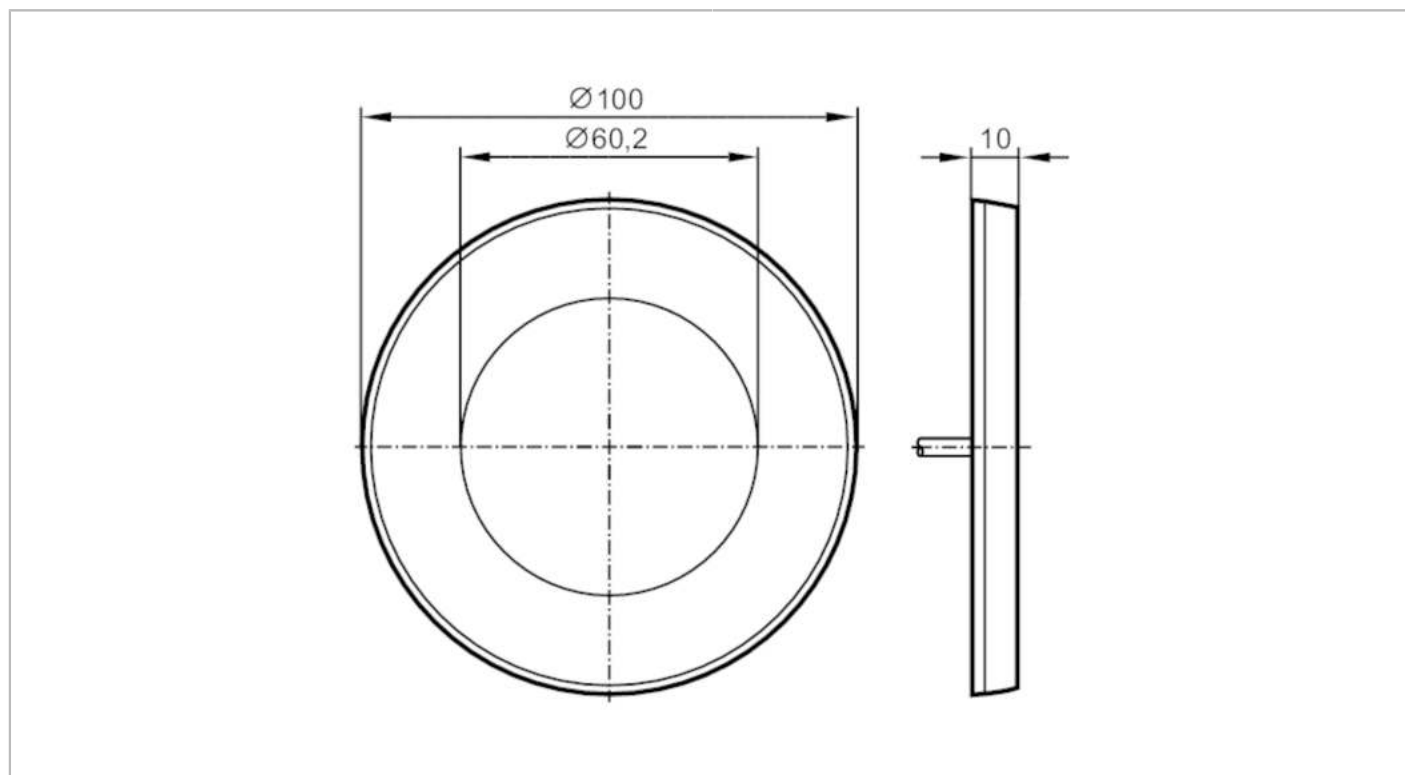

E80372

Coloured surround for touch sensors

YELLOW COVER RING FOR KT

Application	
Design	for type KT50
Mechanical data	
Weight [g]	31
Dimensions [mm]	100 x 10 x 100
Materials	polycarbonate-ABS yellow
Remarks	
Pack quantity	2 pcs.