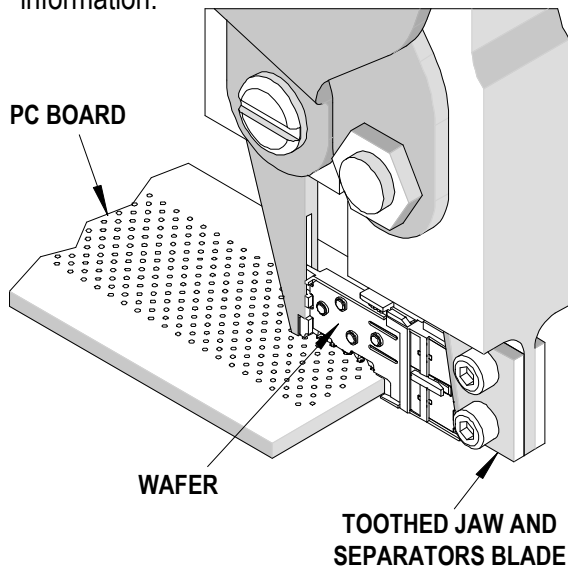

NOTE: Marking the defective wafer with white correction fluid or other similar material will aid in the removal process.

1. Position the wafer removal tool over the defective wafer with the toothed jaw and separators located over the pin end of the wafer and the slotted jaw over the nubs on the other end of the wafer. The adjustment screw should be set so that it rests on top of the wafers. This assists in the proper location of the jaws for different sized wafers. See Figure 1.
2. While holding the tool in position over the wafer, squeeze the handles until the separator blades on the toothed jaw separate the defective wafer from the adjacent wafers and the opposing jaws clamp the wafer.
3. While applying pressure to the handles, pull straight up until the wafer slips out of the assembly. It may be necessary to also remove and replace adjacent wafers as they are easily damaged in the process of removal.
4. See 62201-0999 VHDM® and VHDM® HSD* *Installation Tooling Manual* for additional repair tools and information.