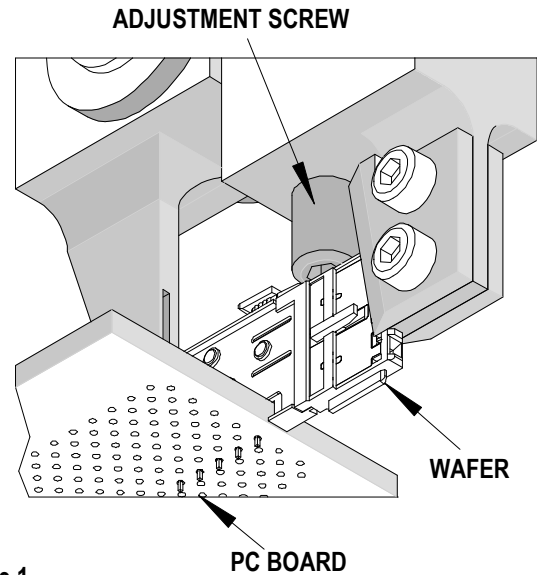

Description:

The tool is approximately 203mm (8 in.) long by 51mm (2 in.) wide (closed) by 2 mm (1 in.) thick and weighs .48 kg (1 lb)

OPERATION:

Before removing individual wafers from a VHDM® or VHDM® HSD* Daughtercard header assembly, you must first remove the stiffener. Use the *Stiffener Removal Tool* order no. 62201-6200. After removing the stiffener, identify the wafer that needs to be replaced.

NOTE: Marking the defective wafer with white correction fluid or other similar material will aid in the removal process.

1. Position the wafer removal tool over the defective wafer with the toothed jaw and separators located over the pin end of the wafer and the slotted jaw over the nubs on the other end of the wafer. The adjustment screw should be set so that it rests on top of the wafers. This assists in the proper location of the jaws for different sized wafers. See Figure 1.
2. While holding the tool in position over the wafer, squeeze the handles until the separator blades on the toothed jaw separate the defective wafer from the adjacent wafers and the opposing jaws clamp the wafer.
3. While applying pressure to the handles, pull straight up until the wafer slips out of the assembly. It may be necessary to also remove and replace adjacent wafers as they are easily damaged in the process of removal.
4. See 62201-0999 VHDM® and VHDM® HSD* *Installation Tooling Manual* for additional repair tools and information.