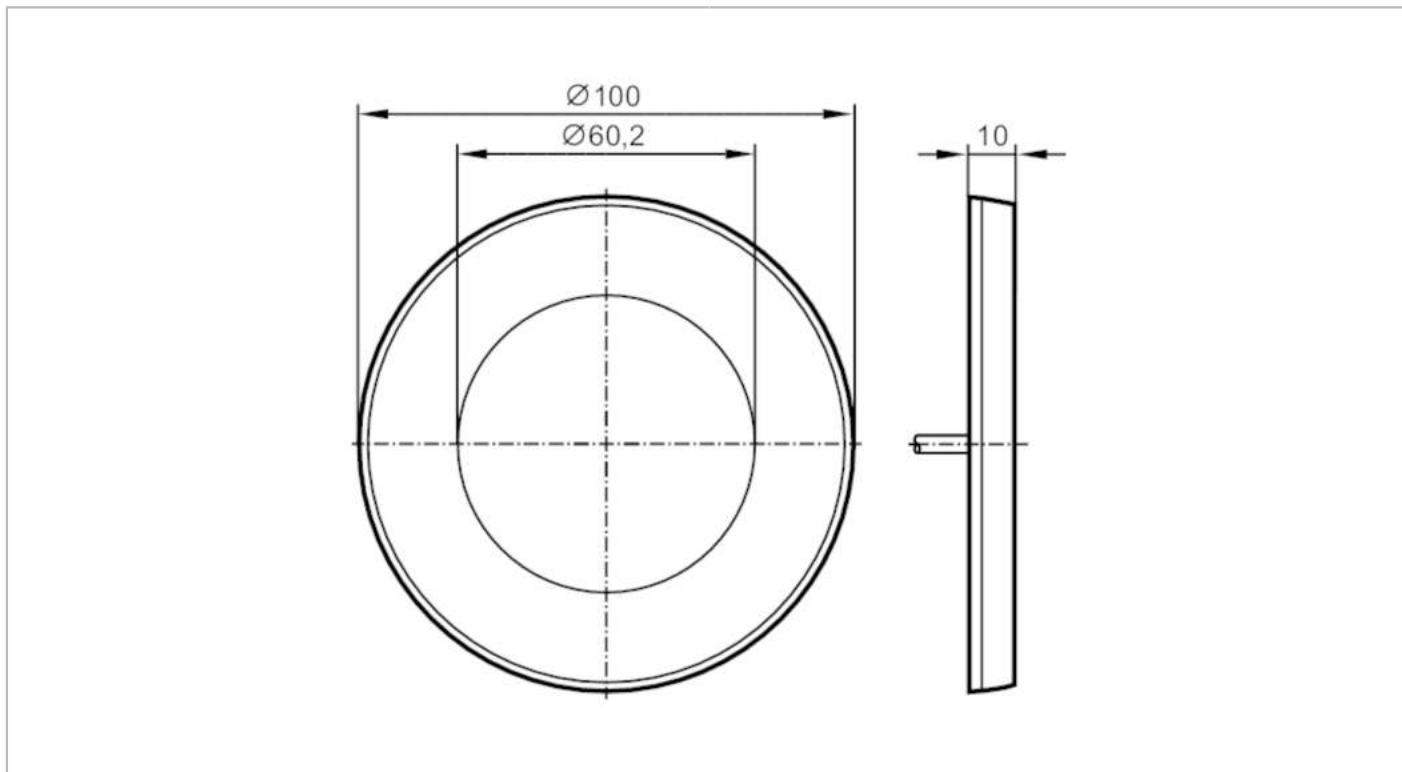

## Coloured surround for touch sensors

RED COVER RING FOR KT

Application	
Design	for type KT50
Mechanical data	
Weight [g]	32
Dimensions [mm]	100 x 10 x 100
Materials	polycarbonate-ABS red
Remarks	
Pack quantity	2 pcs.