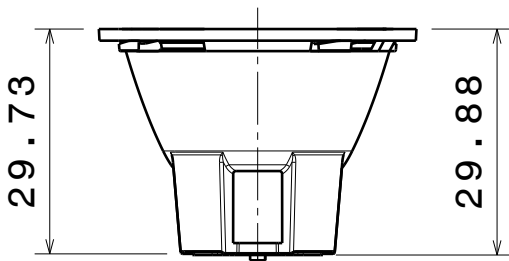

D

C

B

A

4

4

Bottom view

Top view

3

3

Front view

2

2

INDEX	PART NO	DESCRIPTION	MATERIAL	COLOUR
1	C14524	REBECCA-RZ-WW	PMMA	
2	C13910	REBECCA-RGB-HLD	PC	white
3	C11269	HEIDI-TAPE	adhesive foam tape	

Tolerances if not otherwise shown
 According to DIN ISO 2768-1
 Linear measures:
 Up to 30mm class M, otherwise class C.
 According to DIN ISO 2768-2
 Form and position: class L

SIZE PART NUMBER

A4

CA14557

SCALE 1:1 WEIGHT - SHEET 1/1

1

1

D

A