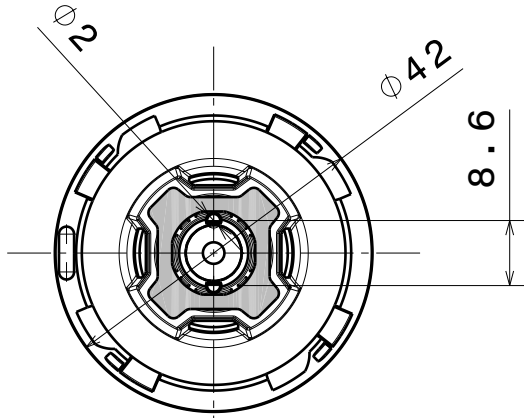

D

C

B

A

4

4

Bottom view

Top view

3

3

Front view

2

2

INDEX	PART NO	DESCRIPTION	MATERIAL	COLOUR
1	C14524	REBECCA-RZ-WW	PMMA	
2	C13910	REBECCA-RGB-HLD	PC	white
3	C11269	HEIDI-TAPE	adhesive foam tape	

Tolerances if not otherwise shown
 According to DIN ISO 2768-1
 Linear measures:
 Up to 30mm class M, otherwise class C.
 According to DIN ISO 2768-2
 Form and position: class L

SIZE PART NUMBER

A4

CA14557

SCALE 1:1 WEIGHT - SHEET 1/1

1

1

D

A