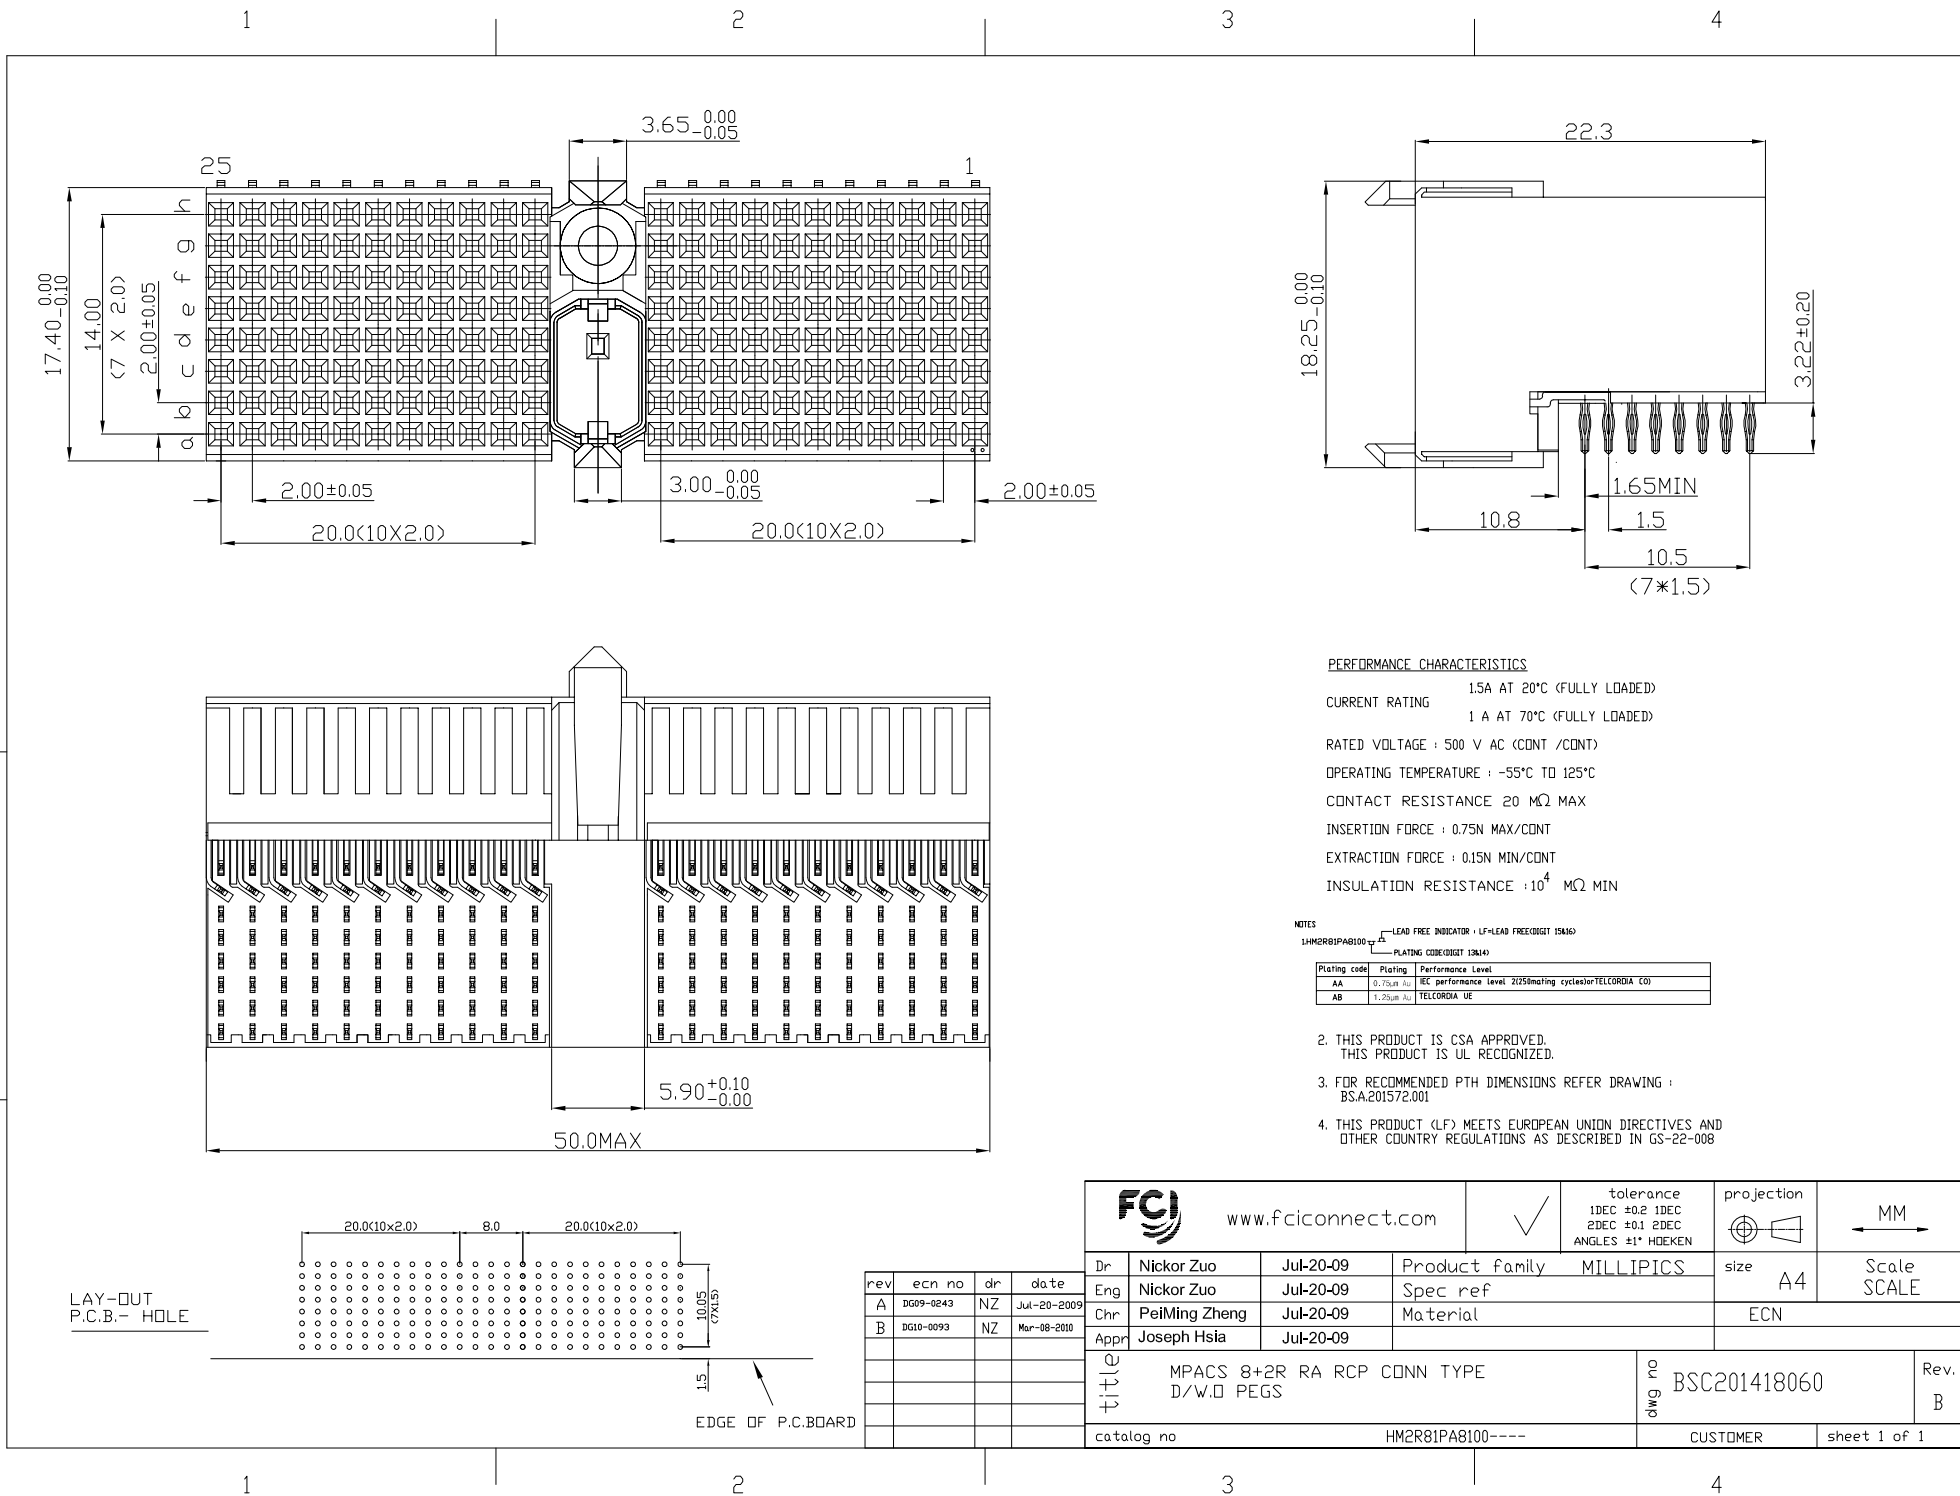

All rights strictly reserved. Reproduction or issue to third parties in any form whatever is not permitted without written authority from the proprietor. Property of FCI. Copyright FCI.

		www.fciconnect.com		tolerance 1DEC +0.2 1DEC 2DEC +0.1 2DEC ANGLES ±1° HD/EN	projection 	MM
Dr	Nickor Zuo	Jul-20-09	Product family	MILLIPICS	size	A4
Eng	Nickor Zuo	Jul-20-09	Spec ref		Scale	SCALE
Chr	PeiMing Zheng	Jul-20-09	Material		ECN	
Appr	Joseph Hsia	Jul-20-09				
title				MPACS 8+2R RA RCP CONN TYPE D/W/O PEGS		Rev. B
catalog no				HM2R81PA8100----		sheet 1 of 1
				customer		
				drawing no		BSC201418060