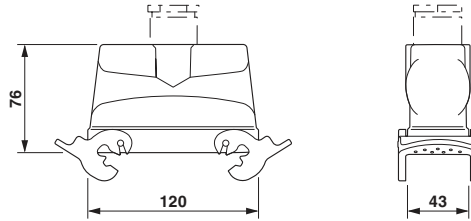

Metal screw connection up to 5 bar, thread length: 7 mm, cable diameter: 11 - 16 mm, WAF 27, screw connection: M25

Cable gland - HC-M-KV-M25(14-21) - 1646007

Metal screw connection up to 5 bar, thread length: 7 mm, cable diameter: 14 - 21 mm, WAF 34, screw connection: M25

Cable gland - HC-M-KV-M25(1ASI) - 1584020

Metal screw connection for an AS-Interface flat-ribbon conductor, thread type M25

Multiple screw connection

Cable gland - HC-M-KV-M25(1X10/1X11) - 1580228

Special cable screw connection M25, brass nickel-plated, grommet with 10 mm and 11 mm holes

Housing - HC-B 24-TMQ-H-O1M25G - 1460261

Drawings

Dimensioned drawing

Dimensional drawing