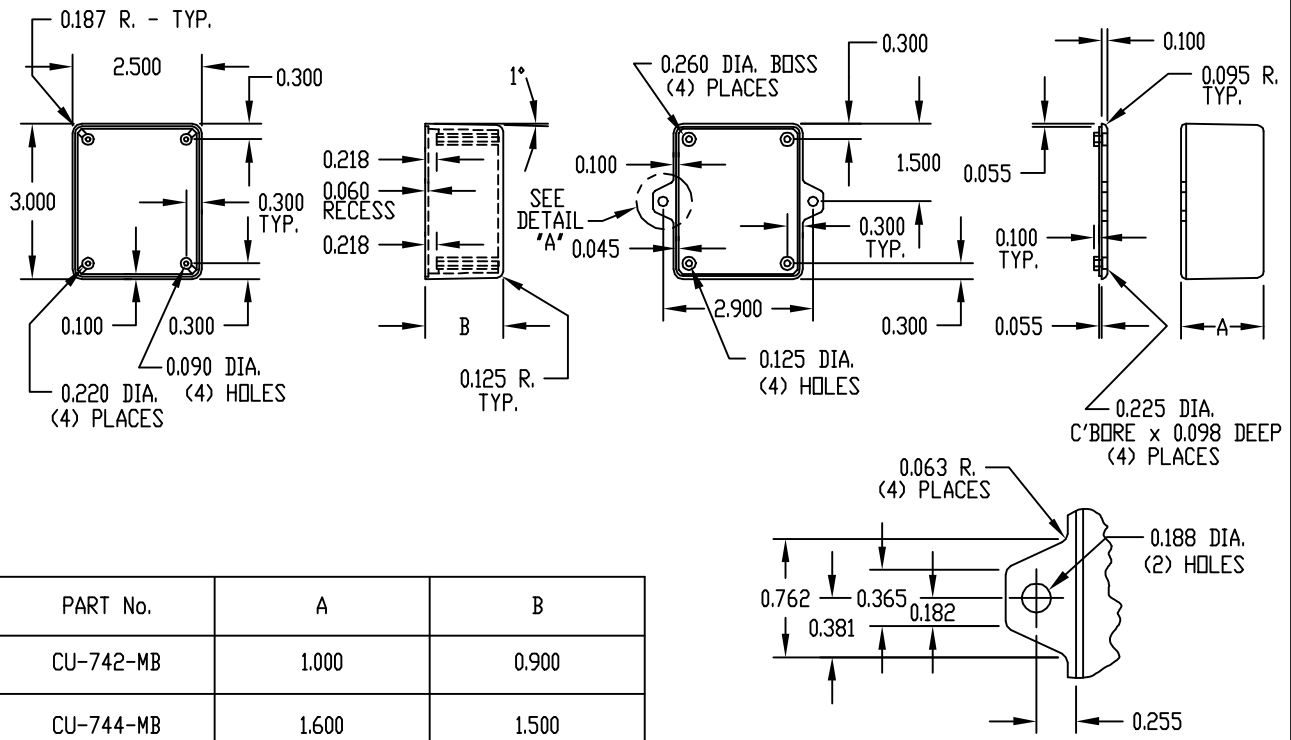

<b>PART NAME</b>	UTILIBOX (STYLE D)	<b>PART No.</b>	CU-742-MB & CU-744-MB
------------------	--------------------	-----------------	-----------------------

**MATERIAL:** HIGH-IMPACT POLYSTYRENE  
**COLOR:** BLACK  
**FINISH:** SMOOTH, MATTE

FOUR (4) #4 x 0.562" LG. SCREWS  
 SUPPLIED FOR ASSEMBLY.

**NOTE:** ALL DIMENSIONS HAVE ±0.010 TOLERANCE  
 UNLESS OTHERWISE SPECIFIED.

PART No.	A	B
CU-742-MB	1.000	0.900
CU-744-MB	1.600	1.500

<b>PART NAME</b>	UTILIBOX (STYLE D)	<b>PART No.</b>	CU-743-MB & CU-745-MB
------------------	--------------------	-----------------	-----------------------

**MATERIAL:** HIGH-IMPACT POLYSTYRENE  
**COLOR:** BLACK  
**FINISH:** SMOOTH, MATTE

FOUR (4) #4 x 0.562" LG. SCREWS  
 SUPPLIED FOR ASSEMBLY.

**NOTE:** ALL DIMENSIONS HAVE ±0.010 TOLERANCE  
 UNLESS OTHERWISE SPECIFIED.

PART No.	A	B
CU-743-MB	1.025	0.910
CU-745-MB	1.615	1.500