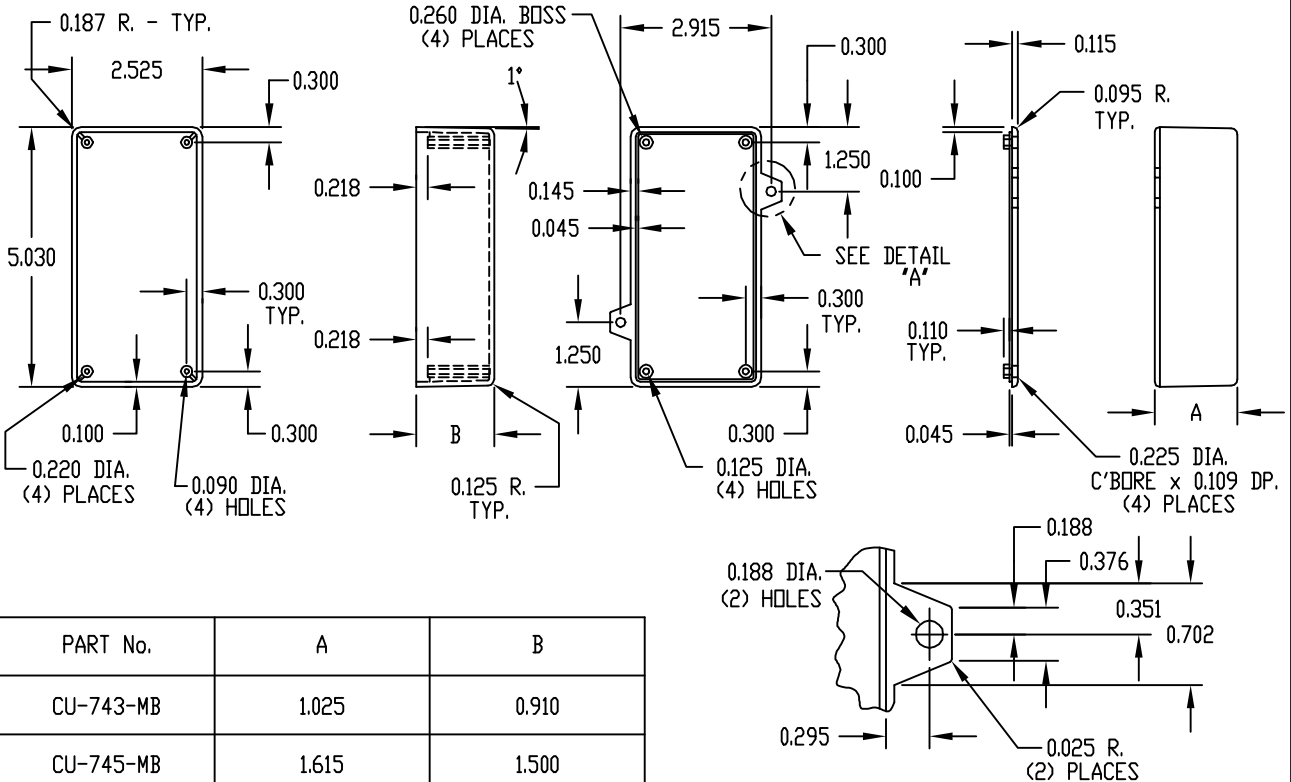

<b>PART NAME</b>	UTILIBOX (STYLE D)	<b>PART No.</b>	CU-742-MB & CU-744-MB
------------------	--------------------	-----------------	-----------------------

**MATERIAL:** HIGH-IMPACT POLYSTYRENE  
**COLOR:** BLACK  
**FINISH:** SMOOTH, MATTE

FOUR (4) #4 x 0.562" LG. SCREWS  
 SUPPLIED FOR ASSEMBLY.

**NOTE:** ALL DIMENSIONS HAVE ±0.010 TOLERANCE  
 UNLESS OTHERWISE SPECIFIED.

PART No.	A	B
CU-742-MB	1.000	0.900
CU-744-MB	1.600	1.500

<b>PART NAME</b>	UTILIBOX (STYLE D)	<b>PART No.</b>	CU-743-MB & CU-745-MB
------------------	--------------------	-----------------	-----------------------

**MATERIAL:** HIGH-IMPACT POLYSTYRENE  
**COLOR:** BLACK  
**FINISH:** SMOOTH, MATTE

FOUR (4) #4 x 0.562" LG. SCREWS  
 SUPPLIED FOR ASSEMBLY.

**NOTE:** ALL DIMENSIONS HAVE ±0.010 TOLERANCE  
 UNLESS OTHERWISE SPECIFIED.

PART No.	A	B
CU-743-MB	1.025	0.910
CU-745-MB	1.615	1.500