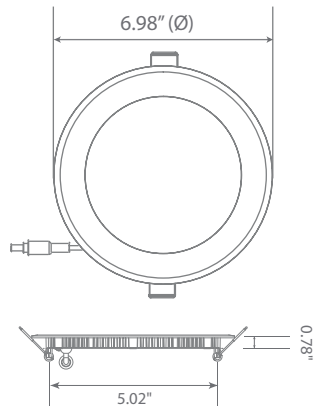

Product Dimensions