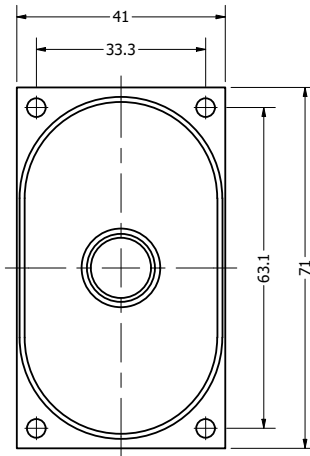

Part Number:	SC700208-1	
	DRAWN CJ	9/4/2019
Description:	Dynamic Speaker	
	CHECKED C.H.	9/4/2019
	APPROVED C.E.	9/4/2019
<small>This document contains data proprietary to DB Unlimited. Any use or reproduction, in any form, without prior written permission of DB Unlimited is prohibited. All terms and conditions can be found at www.dbunlimitedco.com</small>		

Top View

Side View

Bottom View

Items	Specifications	Conditions
Sound Pressure Level	100	dB (@ 1W/10cm)
Resonant Frequency	280 ± 20%	Hz
Frequency Range	200 ~ 20,000	Hz
Nominal Power	3	W
Max. Power	5	W
Impedance	8	Ω
Cone Material	Cloth	
Mount Type	Frame Mount	
Storage Temperature	-40 ~ +80	°C
Operating Temperature	-40 ~ +80	°C
Weight	38	g

REVISION HISTORY

REV	DESCRIPTION	DATE	APPROVED
	Released from Engineering	2/8/2014	J.S.
1	Updated drawing to new template, frequency, SPL, temps	9/4/2019	C.E.

NOTES

- 1) All dimensions are in mm unless otherwise noted
- 2) All tolerances are ± 0.5 mm unless otherwise noted
- 3) All parts meet RoHS
- 4) Subject to change or redrawn without notice