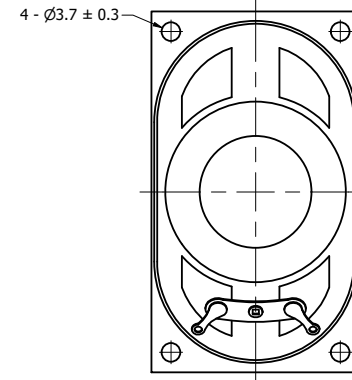

Part Number:	SC700208-1	
	DRAWN CJ	9/4/2019
Description:	Dynamic Speaker	
	CHECKED C.H.	9/4/2019
	APPROVED C.E.	9/4/2019
<small>This document contains data proprietary to DB Unlimited. Any use or reproduction, in any form, without prior written permission of DB Unlimited is prohibited. All terms and conditions can be found at www.dbunlimitedco.com</small>		

Top View

Side View

Bottom View

Items	Specifications	Conditions
Sound Pressure Level	100	dB (@ 1W/10cm)
Resonant Frequency	280 ± 20%	Hz
Frequency Range	200 ~ 20,000	Hz
Nominal Power	3	W
Max. Power	5	W
Impedance	8	Ω
Cone Material	Cloth	
Mount Type	Frame Mount	
Storage Temperature	-40 ~ +80	°C
Operating Temperature	-40 ~ +80	°C
Weight	38	g

REVISION HISTORY

REV	DESCRIPTION	DATE	APPROVED
	Released from Engineering	2/8/2014	J.S.
1	Updated drawing to new template, frequency, SPL, temps	9/4/2019	C.E.

NOTES

- 1) All dimensions are in mm unless otherwise noted
- 2) All tolerances are ± 0.5 mm unless otherwise noted
- 3) All parts meet RoHS
- 4) Subject to change or redrawn without notice