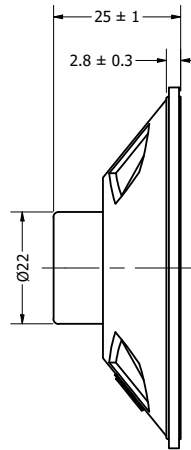

Part Number:	SC700208-1	
	DRAWN CJ	9/4/2019
Description:	Dynamic Speaker	
	CHECKED C.H.	9/4/2019
	APPROVED C.E.	9/4/2019
<small>This document contains data proprietary to DB Unlimited. Any use or reproduction, in any form, without prior written permission of DB Unlimited is prohibited. All terms and conditions can be found at www.dbunlimitedco.com</small>		

Top View

Side View

Bottom View

Items	Specifications	Conditions
Sound Pressure Level	100	dB (@ 1W/10cm)
Resonant Frequency	280 ± 20%	Hz
Frequency Range	200 ~ 20,000	Hz
Nominal Power	3	W
Max. Power	5	W
Impedance	8	Ω
Cone Material	Cloth	
Mount Type	Frame Mount	
Storage Temperature	-40 ~ +80	°C
Operating Temperature	-40 ~ +80	°C
Weight	38	g

REVISION HISTORY

REV	DESCRIPTION	DATE	APPROVED
	Released from Engineering	2/8/2014	J.S.
1	Updated drawing to new template, frequency, SPL, temps	9/4/2019	C.E.

NOTES

- 1) All dimensions are in mm unless otherwise noted
- 2) All tolerances are ± 0.5 mm unless otherwise noted
- 3) All parts meet RoHS
- 4) Subject to change or redrawn without notice