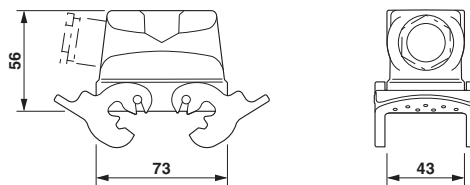

Technical data

Dimensions

Height	56 mm
Width	43 mm
Length	73 mm

Ambient conditions

Ambient temperature (operation)	-40 °C ... 125 °C
---------------------------------	-------------------

General

Note	For contact inserts HC-B10, BB18, DD42, M, K8/24
Design	B10
Housing type	Sleeve housings
Locking type	With double locking latch
No. of cable exits	1
Cable exit	Lateral
Screw connection	None
Type of the screw connection	1x M20
Housing material	Aluminum die-cast
Housing surface material	Powder-coated, gray
Material lock	Stainless steel, handle: PA
Material grip body interlock	PA
Assembly instructions	For half and full screw connections

Cable gland - HC-K-KV-M20(8-13) - 1690626

Plastic screw connection up to 5 bar, thread length: 8 mm, cable diameter: 8 - 13 mm, WAF 24, screw connection: M20

Cable gland - HC-M-KV-M20(9-13) - 1690561

Metal screw connection up to 5 bar, thread length: 6 mm, cable diameter: 9 - 13 mm, WAF 22, screw connection: M20

Housing - HC-B 10-TMQ-N-O1M20S - 1460091

Accessories

Cable gland - HC-M-KV-M20(11-16) - 1645998

Metal screw connection up to 5 bar, thread length: 6 mm, cable diameter: 11 - 16 mm, WAF 27, screw connection: M20

Cable gland - HC-M-KV-M20(1ASI) - 1584017

Metal screw connection for an AS-Interface flat-ribbon conductor, thread type M20

Drawings

Dimensioned drawing

Dimensional drawing