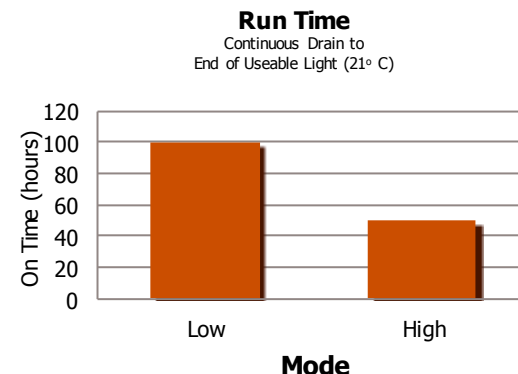

WATER RESISTANT

- Meets IEC 60529 IPX4 standards
- Continues to operate after exposure to splashing water from all directions

COMPACT

- Collapsible for compact storage and transport
- Flexible handle folds down to lock lantern, reducing height to only 4 inches

BENEFITS

- 360° area light
- Easy to operate push button switch
- Press and hold to dim light to desired level
- Variable light output delivers up to 150 lumens at highest setting*
- Lowest setting provides up to 100 hours of run time**
- Uses *Light Fusion Technology™*

Before Using Your Flashlight:

Please read all instructions and cautionary markings on the package and light

Product Detail:

- Designation:** Energizer Mini Pop-Up Lantern
- Model:** ENFPU41E
- Color:** Gray with Orange Trim
- Power Source:** Four "AA"
- ANSI/NEDA:** Series 15
- Lamp:** Three White LEDs
- Lamp Life (hr):** Lifetime
- Light Output (lumens):** 150 at highest lumen setting*
- Run Time (h:min):** 100 at lowest lumen setting**
- Typical Weight (g):** 202 without batteries
- Dimensions (mm):** 169 x 57 x 65 - open position
104 x 57 x 65 - closed position

Performance:

*Light output measured from LED at 150 mA rms. Value is only applicable to the LED. Actual device light output may vary.

**Endpoint determined at 1% of initial value at lowest lumen setting.