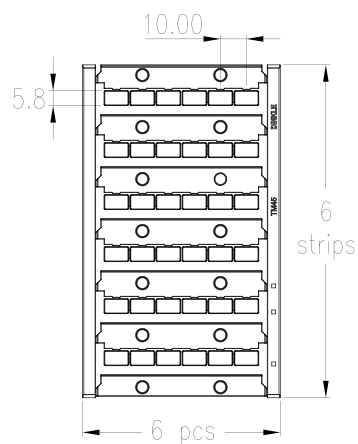

TM45W

DIN Rail Terminal Blocks > Accessories > Marking Label

Specification

Product description	Marking Lable
Color	White
Material	PC
Inflammability class	UL94-V2
Length	10 mm
Width	5.8 mm
Total number of tabs	6 x 6 = 36
Compatible products	BEST APPLICATION : DP10, DP10-TN, DP10-PE, DP10-TN-PE AVAILABLE APPLICATION : DP16, DP16-PE, DK10-TF(5X20)
Package	10 pcs / box