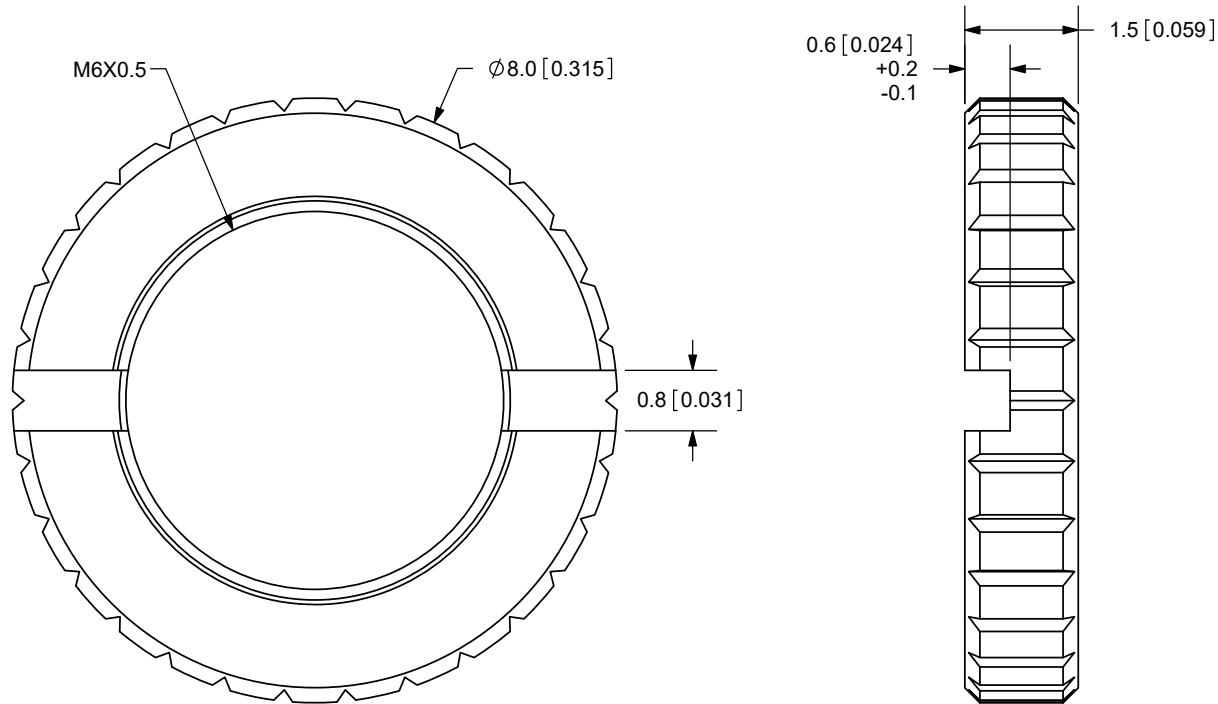

REV.	DESCRIPTION	DATE
A	NEW DRAWING	11/11/2009
B	LOGO, BRAND UPDATE	10/28/2022

TOLERANCE:
±0.1mm UNLESS OTHERWISE
SPECIFIED

CUI DEVICES
 6405 SW Rosewood St, Suite C
 Lake Oswego, OR 97035
 Phone: 877-323-3576
 Website: www.cuidevices.com

TITLE: M6X0.5 NUT		REV: B
PART NO. 3.5mm-nut-e		UNITS: MM [INCHES]
DRAWN BY: RDS	APPROVED BY:	SCALE: 10:1

PC FILE NAME:
3.5mm-nut-e

COPYRIGHT 2022 BY CUI DEVICES

	MATERIAL	PLATING	COLOR
NUT	Brass	Nickel	Silver