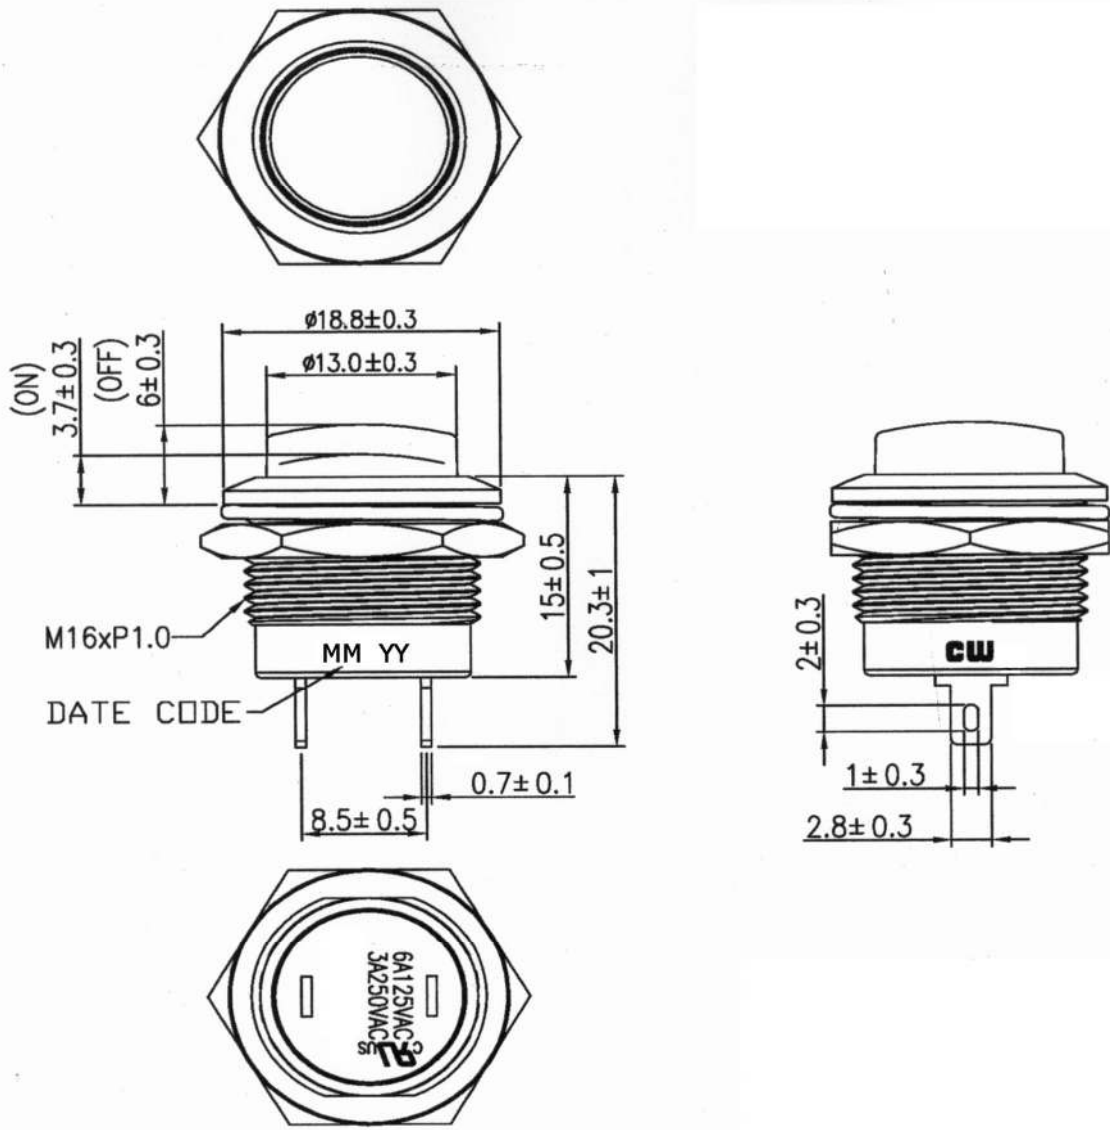

Rating	6A 125VAC , 3A 250V AC		Mounting Hole	
Contact Resistance	50m ohm max.			
Insulation Resistance	DC 500V 100M ohm min.			
Dielectric Strength	AC 1000V 1 minute			
Operating Temperature	-20 °C ~ 85 °C			

Cut-Out 6mm thk. max.

BASE COLOR: Black
 BUTTON COLOR: Black

RoHS Compliant

CW INDUSTRIES
 Southampton, Pa. 18966
 Tel 215.355.7080/www.cwind.com

Date Drawn: 12/24/09	Rev. 0	Unit: mm	Checked By: G. Guld
Title: PUSH BUTTON SWITCH		CW P/N: GPB507A05BB	