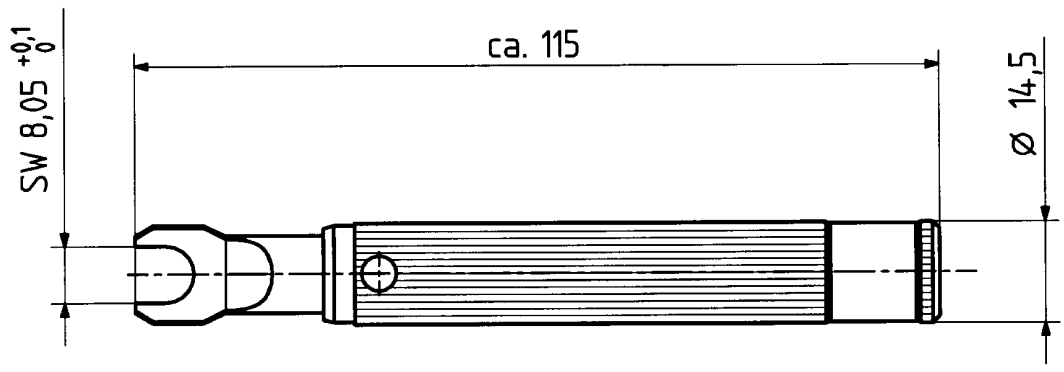

	date	sign
drawn	08.05.00	4515/CHU
checked	11.05.00	4726/Bom
approved	11.05.00	4726/Bom

Drehmoment: / Torque: 0,35-0,60 Nm

H+S 701 448.05

scale
1:1

HUBER + SUHNER RFX

dimensions in mm

drawing number
4.13.32838