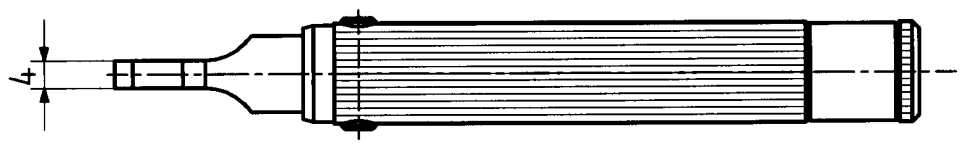

	date	sign
drawn	08.05.00	4515/CHU
checked	11.05.00	4726/Bom
approved	11.05.00	4726/Bom

Drehmoment: / Torque: 0,35-0,60 Nm

H+S 701 448.05

scale
1:1

HUBER + SUHNER RFX

dimensions in mm

drawing number
4.13.32838