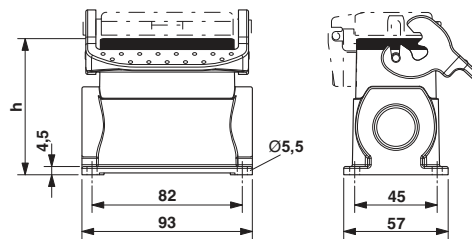

Technical data

Dimensions

Height	74 mm
Width	57 mm
Length	93 mm

Ambient conditions

Degree of protection of housing (IP)	IP65
Ambient temperature (operation)	-40 °C ... 125 °C

General

Note	For contact inserts HC-B10, BB18, DD42, M, K8/24
Design	B10
Housing type	Box mounting bases
Locking type	With single locking latch
No. of cable exits	1
Cable exit	Left (view of the opened single locking latch)
Screw connection	None
Type of the screw connection	1x M25

Metal screw connection up to 5 bar, thread length: 7 mm, cable diameter: 11 - 16 mm, WAF 27, screw connection: M25

Cable gland - HC-M-KV-M25(14-21) - 1646007

Metal screw connection up to 5 bar, thread length: 7 mm, cable diameter: 14 - 21 mm, WAF 34, screw connection: M25

Cable gland - HC-M-KV-M25(1ASI) - 1584020

Metal screw connection for an AS-Interface flat-ribbon conductor, thread type M25

Multiple screw connection

Cable gland - HC-M-KV-M25(1X10/1X11) - 1580228

Special cable screw connection M25, brass nickel-plated, grommet with 10 mm and 11 mm holes

Housing - HC-B 10-SML-74/O1M25 - 1646395

Drawings

Dimensioned drawing

Dimensional drawing; $h = 74$ mm