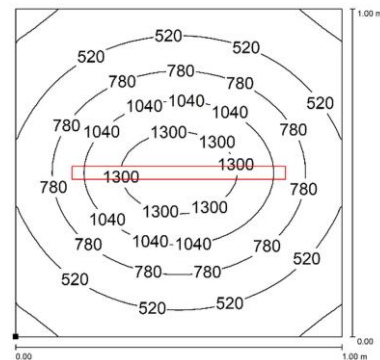

CA0421S0502

COMPACT ALPHA

PRODUCT FEATURES

Power usage	24 W
Power supply	24 Vdc
Light source	LED
Electrical connection	Cable 3m (10ft)
Color temperature	5000K, CRI 80
Luminous flux	2400 lm
Efficiency	100 lm/W
Light beam angle	90°
Housing	Anodized aluminum
Front protection	Tempered glass
Protection index	IP67 (compatible with NEMA TYPE 12)
Impact resistance	IK06
Operating temperature	-20°C to + 45°C (-04°F to +113°F)
Weight	1,30 kg (2,87 lb)
Agency approvals	cURus in compliance with UL2108, CSA C22.2, CE, RoHS
Mounting	CAFX02 / Stainless-Steel Brackets

NOTE: Installation Height: 1m