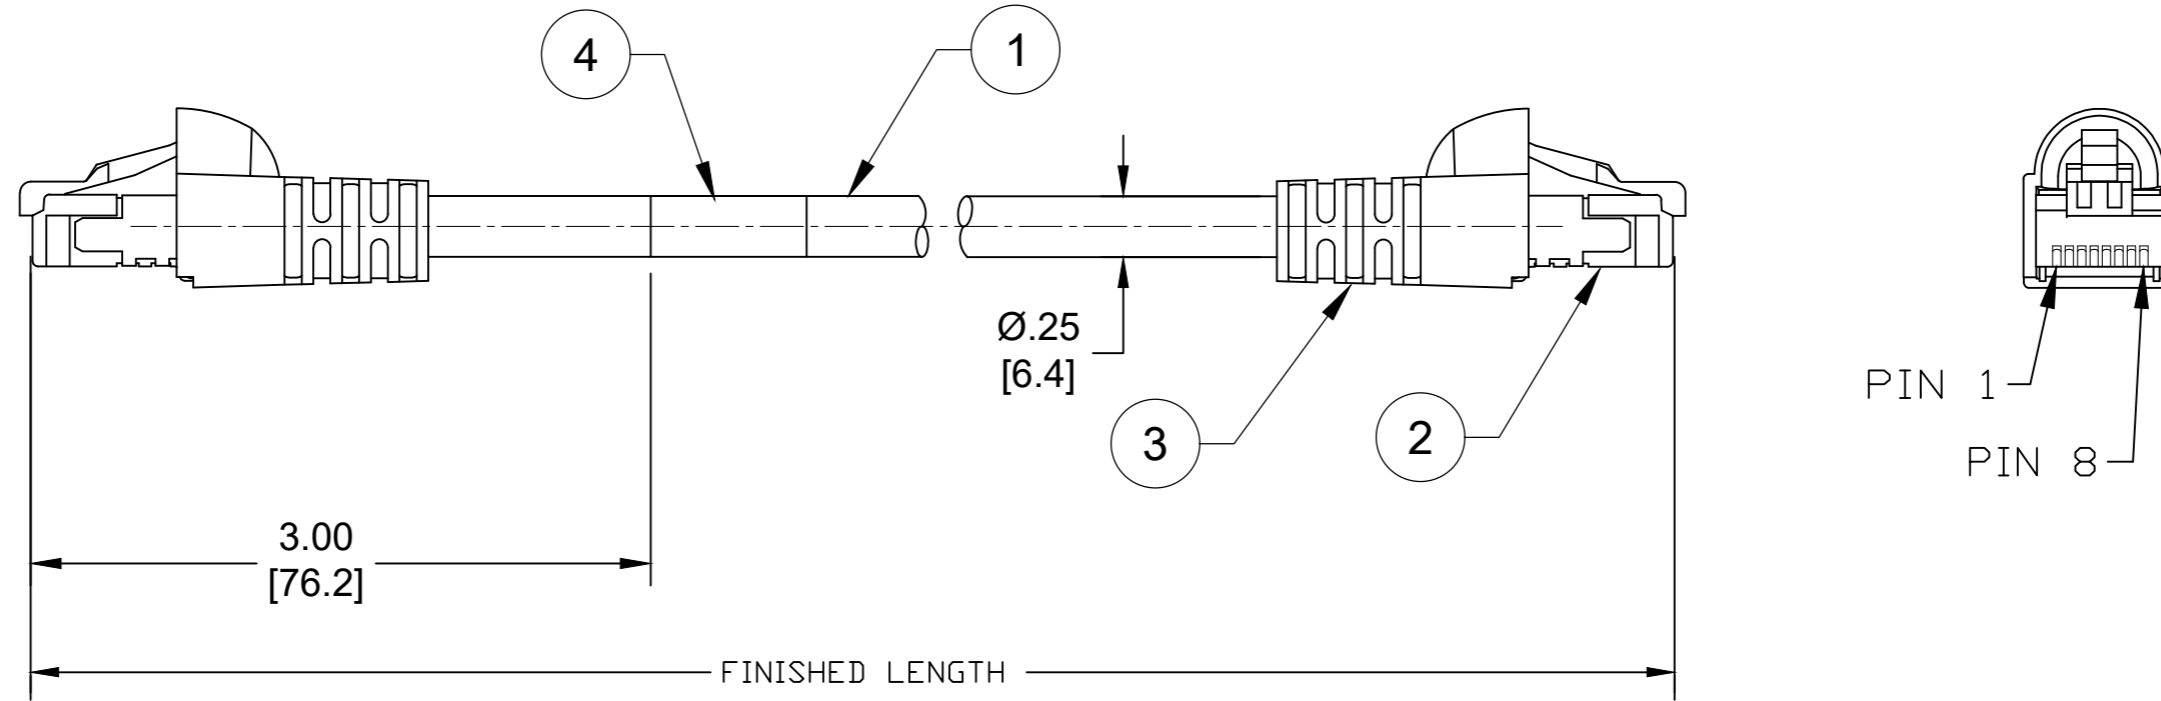

PART NO.	ENGINEERING NO.	FINISHED LENGTH
1201080009	E66A06002M005	0.5M [1FT 8IN]
1201080008	E66A06002M010	1.0M [3FT 3IN]
1201080007	E66A06002M020	2.0M [6FT 7IN]
1201080004	E66A06002M050	5.0M [16FT 5IN]
1300480034	E66A06002M100	10.0M [32FT 10IN]

PART NUMBER LEGEND

E66A06002M010

FINISHED LENGTH:

M005= 0.5 METER

M010= 1.0 METER

M100= 10.0 METERS

CABLE LENGTH TOLERANCES	
>.3M [1FT]:	+19mm-0 [+ .75in-0]
.3 - .9M [1 - 3FT]:	+44.5mm-0 [+1.75in-0]
.9 - 1.8M [3 - 6FT]:	+55.6mm-0 [+2.19in-0]
1.8 - 3.7M [6 - 12FT]:	+88.9mm-0 [+3.50in-0]
3.7 - 7.3M [12 - 24FT]:	+165.1mm-0 [+6.50in-0]
7.3-14.6M [24 - 48FT]:	+317.5mm-0 [+12.50in-0]
14.6 - 30.5M [48-100FT]:	+622.3mm-0 [+24.50in-0]
OVER 30M [100FT]:	+2% OF FINISHED LENGTH

NOTES:

1. MATERIAL: AS NOTED
2. FINISH: AS NOTED
3. ELECTRICAL:
VOLTAGE: 125V DC
CURRENT: 1.5A
4. ALL DIMS ARE FOR REFERENCE UNLESS TOLERANCED OR NOTED OTHERWISE

ITEM	DESCRIPTION	MATERIAL	FINISH
4	WRAP LABEL	VINYL	BLACK/WHITE
3	RJ45 BOOT (HOODED)	PVC	BLACK
2	RJ45 PLUG	PC/CU ALLOY	CLEAR/GOLD PLATED CONTACTS
1	CABLE, 2 PAIR, 24AWG	PVC JACKET	TEAL

(A1)

FUNCTIONAL SYMBOLS		THIS DRAWING CONTAINS INFORMATION THAT IS PROPRIETARY TO MOLEX ELECTRONIC TECHNOLOGIES, LLC AND SHOULD NOT BE USED WITHOUT WRITTEN PERMISSION		CURRENT REV DESC: LABEL COLOR WAS YELLOW	
$F_A=0$	DIMENSION UNITS	INCH/MM	SCALE	1:1	
$F_C=0$	GENERAL TOLERANCES (UNLESS SPECIFIED)				
$F_P=0$		mm	INCH		
	4 PLACES	±----	±----	EC NO: 694191	
	3 PLACES	±----	±----	DRWN: RSTONE 2022/02/01	
	2 PLACES	±----	±----	CHK'D: CCHRSTKA 2022/02/02	
	1 PLACE	±----	±----	APPR: BWOODMAN 2022/02/04	
	0 PLACES	±----	±----	INITIAL REVISION:	
	ANGULAR TOL ± ---- °		DRWN: RSTONE 2020/08/17		
DRAFT WHERE APPLICABLE MUST REMAIN WITHIN DIMENSIONS		THIRD ANGLE PROJECTION		APPR: BWOODMAN 2020/08/27	
		DRAWING		SERIES	
		B-SIZE		120108	
DOCUMENT STATUS		P1		RELEASE DATE	
2022/02/04		23:50:55			
DOCUMENT NUMBER		1201080004		DOC TYPE/DOC PART/REVISION	
PSD		000		A1	
MATERIAL NUMBER		CUSTOMER		SHEET NUMBER	
		----		1 OF 1	