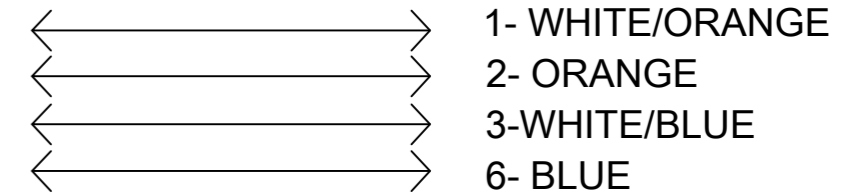

ITEM	DESCRIPTION	MATERIAL	FINISH
4	WRAP LABEL	VINYL	BLACK/WHITE
3	RJ45 BOOT (HOODED)	PVC	BLACK
2	RJ45 PLUG	PC/CU ALLOY	CLEAR/GOLD PLATED CONTACTS
1	CABLE, 2 PAIR, 24AWG	PVC JACKET	TEAL

(A1)

FUNCTIONAL SYMBOLS		THIS DRAWING CONTAINS INFORMATION THAT IS PROPRIETARY TO MOLEX ELECTRONIC TECHNOLOGIES, LLC AND SHOULD NOT BE USED WITHOUT WRITTEN PERMISSION		CURRENT REV DESC: LABEL COLOR WAS YELLOW	
$F_A=0$	DIMENSION UNITS	INCH/MM	SCALE	1:1	
$F_C=0$	GENERAL TOLERANCES (UNLESS SPECIFIED)				
$F_P=0$		mm	INCH		
	4 PLACES	±----	±----	EC NO: 694191	
	3 PLACES	±----	±----	DRWN: RSTONE 2022/02/01	
	2 PLACES	±----	±----	CHK'D: CCHRSTKA 2022/02/02	
	1 PLACE	±----	±----	APPR: BWOODMAN 2022/02/04	
	0 PLACES	±----	±----	INITIAL REVISION:	
	ANGULAR TOL ± ---- °		DRWN: RSTONE 2020/08/17		
DRAFT WHERE APPLICABLE MUST REMAIN WITHIN DIMENSIONS		THIRD ANGLE PROJECTION		APPR: BWOODMAN 2020/08/27	
		DRAWING		SERIES	
		B-SIZE		120108	
DOCUMENT STATUS		P1		RELEASE DATE	
2022/02/04		23:50:55			
DOCUMENT NUMBER		1201080004		DOC TYPE/DOC PART/REVISION	
PSD		000		A1	
MATERIAL NUMBER		CUSTOMER		SHEET NUMBER	
		----		1 OF 1