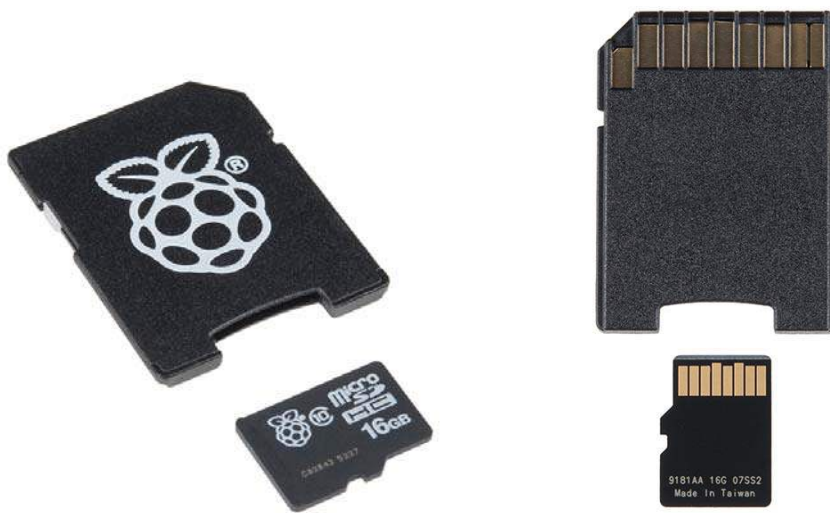

Raspberry Pi™ - 16GB MicroSD NOOBS Card

COM-13945 RoHS

Description: This is a class 10 16GB micro SDHC card that is pre-installed with the NOOBS operating system for the Raspberry Pi. This SD card and adapter is perfect for a Raspberry Pi first timer or beginner while still providing convenience for anyone with more experience with the platform. This little card allows you to start using your Raspberry Pi straight out of the box without worrying about imaging it on your own.

NOOBS is an easy operating system installer which contains Raspbian. It also provides a selection of alternative operating systems which are then downloaded from the internet and installed.

Note: The NOOBS image will need to be updated if you plan to use this card on Pi Zero and Zero W boards. You can download an updated image in the *Documents* section below..

Includes:

- 1x 16GB MicroSD Card (NOOBS Pre-Installed)
- 1x MicroSD to SD Adapter

<https://www.sparkfun.com/products/13945> 8-4-17