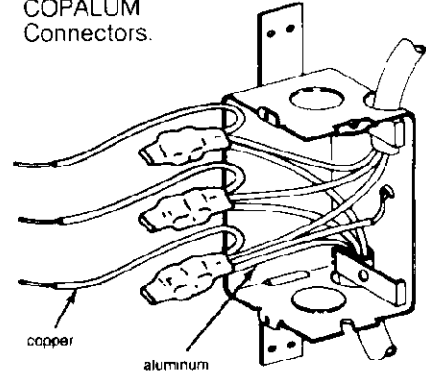

The reconnection of old technology aluminum wire is fast and efficient with AMP COPALUM connectors and tooling.

Reconnection for switch or duplex receptacle with AMP COPALUM Connectors.

Reconnection for typical feed-through circuit with AMP COPALUM Connectors.

AMP COPALUM Connectors and Heat Shrink Tubing Kits

#8 KIT
608501-1

#6 KIT
608502-1

Kits contain: 200 connectors and 200 heat shrink tubing pieces.

AMP Tooling

AMP CORDLESS POWER TOOL KIT

KIT PART NO. 933592-1

Kit Includes:

- Cordless Tool Part Number 933150-1
- Battery Charger Part Number 983970-1
- 2 Battery Packs Part Number 983969-1
- Crimp Gauge Part Number 932893-1
- Instruction Sheet IS 9425
- Customer Manual CM 5751
- Carrying Case Part No. 933591-1

CORDLESS POWER TOOL

PART NO. 933150-1

- Includes #8 and #6 color-coded dies
- Standard battery pack
- 200 crimps per charge

ECONOMY FLAMELESS HEAT GUN

MODEL HG-3

PART NO. 606712-2

- 120 Volts AC
- 1,250 Watts
- Instruction Sheet IS 405159