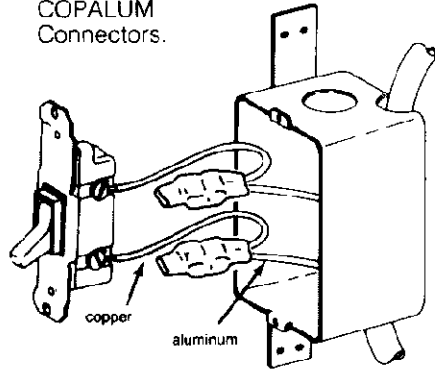

The reconnection of old technology aluminum wire is fast and efficient with AMP COPALUM connectors and tooling.

Reconnection for switch or duplex receptacle with AMP COPALUM Connectors.

Reconnection for typical feed-through circuit with AMP COPALUM Connectors.

AMP COPALUM Connectors and Heat Shrink Tubing Kits

#8 KIT
608501-1

#6 KIT
608502-1

Kits contain: 200 connectors and 200 heat shrink tubing pieces.

AMP Tooling

AMP CORDLESS POWER TOOL KIT

KIT PART NO. 933592-1

Kit Includes:

- Cordless Tool Part Number 933150-1
- Battery Charger Part Number 983970-1
- 2 Battery Packs Part Number 983969-1
- Crimp Gauge Part Number 932893-1
- Instruction Sheet IS 9425
- Customer Manual CM 5751
- Carrying Case Part No. 933591-1

CORDLESS POWER TOOL

PART NO. 933150-1

- Includes #8 and #6 color-coded dies
- Standard battery pack
- 200 crimps per charge

ECONOMY FLAMELESS HEAT GUN

MODEL HG-3

PART NO. 606712-2

- 120 Volts AC
- 1,250 Watts
- Instruction Sheet IS 405159