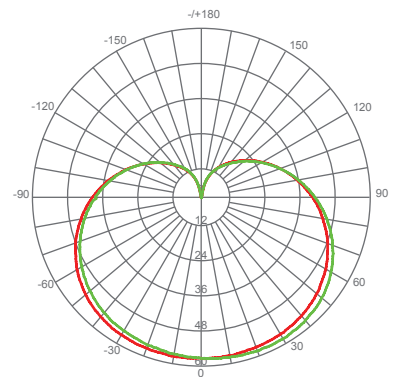

Product Photometric Data

Euri Lighting | A Division of IRTRONIX Inc.

20900 Normandie Avenue Bldg. B, Torrance, CA 90502 | Tel: 310.787.1100 | Fax: 310.787.1166 | www.eurilighting.com
©2020 Euri Lighting. All Rights Reserved