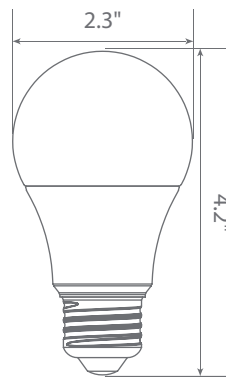

Product Dimensions