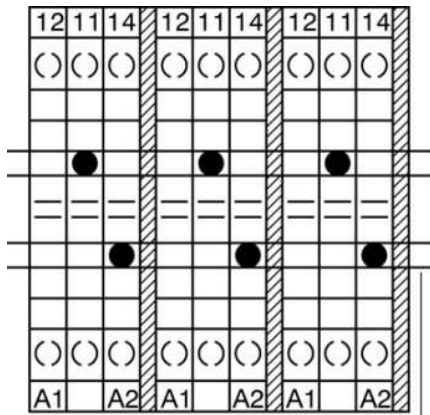

Certificates / Approvals

Certification

CUL, GOST, UL

Accessories

Item	Designation	Description
Assembly		
1201442	E/UK	End clamp, for assembly on NS 32 or NS 35/7.5 DIN rail
0201595	FB-150 METER	Cross connection rail, for fixed bridging of identical inputs and outputs, made of Cu, nickel-plated, 1 m long
3004207	VS	Connection pin, Length: 1000 mm, Color: white
2303608	ZSR	Distance piece, metal, for branches of FB-150, with screw and thrust washer

Plug/Adapter

0201647	RPS	Reducing plug, Color: gray
---------	-----	----------------------------

Diagrams/Drawings

Dimensioned drawing

Schematic diagram

1-3 = fixed bridge, cross connection rail, spacer

- 1 = Coupling connector
- 2 = Coding
- 3 = Cover
- 4 = Basic termination block