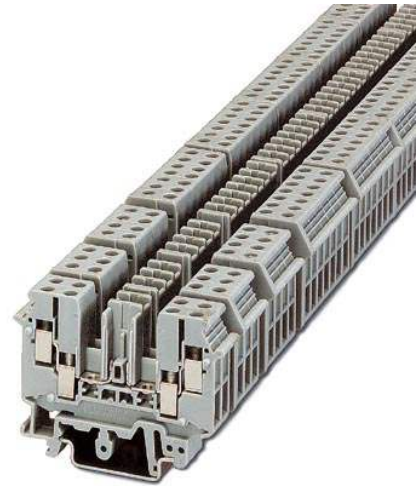

UDK-RELG 4

Order No.: 2777056

The illustration shows versions with a different no. of positions

<http://eshop.phoenixcontact.de/phoenix/treeViewClick.do?UID=2777056>

Basic termination blocks with test connection on both sides and double connections with the same potential for NS 32 and NS 35/7.5 DIN rail, with end cover, for ST-REL..., ST-OV... and ST-OE... plugs, 4-pos.

Technical data

General data	
Number of positions	4
Nominal voltage U_N	400 V (voltage is determined by the coupling connector.)

Nominal current I_N	16 A (current is determined by the coupling connector.)
Color	gray
Insulating material	PA
Width	27 mm
Height	63.6 mm
Depth	113 mm

Certificates / Approvals

Certification

CUL, GOST, UL

Accessories

Item	Designation	Description
Assembly		
1201442	E/UK	End clamp, for assembly on NS 32 or NS 35/7.5 DIN rail
0201595	FB-150 METER	Cross connection rail, for fixed bridging of identical inputs and outputs, made of Cu, nickel-plated, 1 m long
3004207	VS	Connection pin, Length: 1000 mm, Color: white
2303608	ZSR	Distance piece, metal, for branches of FB-150, with screw and thrust washer