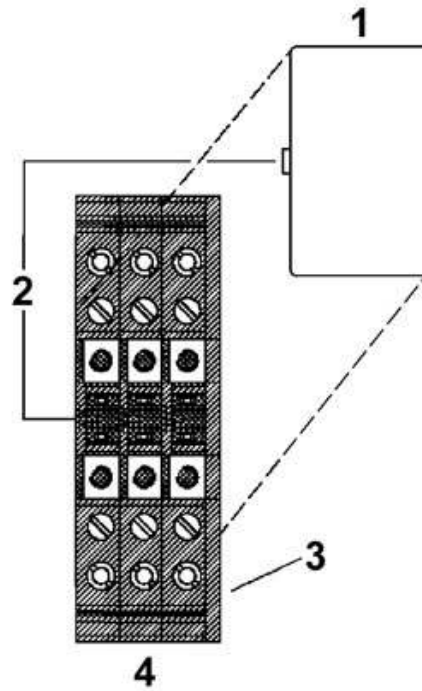

Certificates / Approvals

Certification

CUL, GOST, UL

Accessories

Item	Designation	Description
Assembly		
1201442	E/UK	End clamp, for assembly on NS 32 or NS 35/7.5 DIN rail
0201595	FB-150 METER	Cross connection rail, for fixed bridging of identical inputs and outputs, made of Cu, nickel-plated, 1 m long
3004207	VS	Connection pin, Length: 1000 mm, Color: white
2303608	ZSR	Distance piece, metal, for branches of FB-150, with screw and thrust washer

Plug/Adapter

0201647	RPS	Reducing plug, Color: gray
---------	-----	----------------------------

Diagrams/Drawings

Dimensioned drawing

Schematic diagram

1-3 = fixed bridge, cross connection rail, spacer

- 1 = Coupling connector
- 2 = Coding
- 3 = Cover
- 4 = Basic termination block