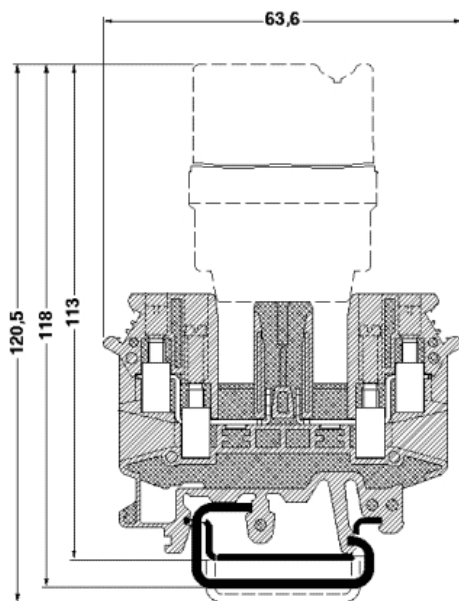

Technical data

General data	
Number of positions	4
Nominal voltage U_N	400 V (voltage is determined by the coupling connector.)

Nominal current I_N	16 A (current is determined by the coupling connector.)
Color	gray
Insulating material	PA
Width	27 mm
Height	63.6 mm
Depth	113 mm

Connection data

Conductor cross section solid min.	0.2 mm ²
Conductor cross section solid max.	4 mm ²
Conductor cross section stranded min.	0.2 mm ²
Conductor cross section stranded max.	4 mm ²
Conductor cross section AWG/kcmil min.	24
Conductor cross section AWG/kcmil max	12
Type of connection	Screw connection
Stripping length	7 mm
Screw thread	M3

Certificates / Approvals

Certification

CUL, GOST, UL

Accessories

Item	Designation	Description
Assembly		
1201442	E/UK	End clamp, for assembly on NS 32 or NS 35/7.5 DIN rail
0201595	FB-150 METER	Cross connection rail, for fixed bridging of identical inputs and outputs, made of Cu, nickel-plated, 1 m long
3004207	VS	Connection pin, Length: 1000 mm, Color: white
2303608	ZSR	Distance piece, metal, for branches of FB-150, with screw and thrust washer

Plug/Adapter

0201647	RPS	Reducing plug, Color: gray
---------	-----	----------------------------

Diagrams/Drawings

Dimensioned drawing

Schematic diagram

1-3 = fixed bridge, cross connection rail, spacer

- 1 = Coupling connector
- 2 = Coding
- 3 = Cover
- 4 = Basic termination block