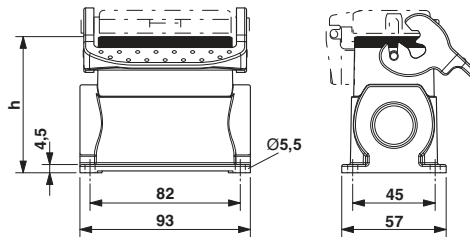

#### Dimensions

Height	74 mm
Width	57 mm
Length	93 mm

### Multiple screw connection

Cable gland - HC-M-KV-M25(1X10/1X11) - 1580228

Special cable screw connection M25, brass nickel-plated, grommet with 10 mm and 11 mm holes

---

## Drawings

Dimensioned drawing

Dimensional drawing;  $h = 74$  mm