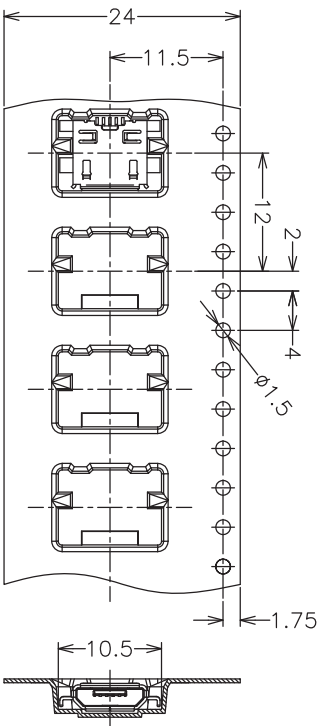

THIS DRAWING IS UNPUBLISHED.  
 COPYRIGHT - By -  
 RELEASED FOR PUBLICATION  
 ALL RIGHTS RESERVED.

LOG	DIST	REV	DATE	DMN	APPD
-	-	P			
LTR		SEE SHEET 1			

カバ-チ-ア-ジ-グ-部  
 外周公差  
 WIDE COVER TAPE AROUND  
 OUT PERIPHERY 1 TURN  
 引き出し方向  
 TOP OF REEL

TOP OF REEL →

THIS DRAWING IS A CONTROLLED DOCUMENT.

DIMENSIONS:  
 単位: 特 mm  
 TOLERANCES UNLESS  
 OTHERWISE SPECIFIED:  
 一般公差

DIMENSIONS	TOLERANCES UNLESS OTHERWISE SPECIFIED
0 P/C	±
1 P/C	±
2 P/C	±
3 P/C	±
4 P/C	±
ANGLES	±
FINISH	±

DMN	CHK
-	-
APVD	-
PRODUCT SPEC	-
製品規格	-
APPLICATION SPEC	-
現行適用規格	-
WEIGHT	-

NAME	SCALE	SHEET	REV
MICRO USB CONNECTOR MID-MOUNT DIP	NTS	2 of 2	B1

CUSTOMER DRAWING

SIZE	QAGE CODE	DRAWING NO	RESTRICTED TO
A3	00779	C=2040343	-