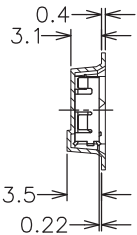

THIS DRAWING IS UNPUBLISHED.  
 COPYRIGHT - By -  
 RELEASED FOR PUBLICATION  
 ALL RIGHTS RESERVED.

LOG	DIST	REV	DATE	DMN	APPD
-	-	P			
LTR		SEE SHEET 1			

カバ-チ-ア-ジ-グ-部  
 外周公差  
 WIDE COVER TAPE AROUND  
 OUT PERIPHERY 1 TURN  
 引き出し方向  
 TOP OF REEL

TOP OF REEL →

THIS DRAWING IS A CONTROLLED DOCUMENT.

DIMENSIONS:  
 単位: 特 mm  
 TOLERANCES UNLESS  
 OTHERWISE SPECIFIED:  
 一般公差

DIMENSIONS	TOLERANCES UNLESS OTHERWISE SPECIFIED
0 P/C	±
1 P/C	±
2 P/C	±
3 P/C	±
4 P/C	±
ANGLES	±
FINISH	±

DMN	CHK
-	-
APVD	-
PRODUCT SPEC	-
製品規格	-
APPLICATION SPEC	-
現行適用規格	-
WEIGHT	-

NAME	SCALE	SHEET	REV
MICRO USB CONNECTOR MID-MOUNT DIP	NTS	2 of 2	B1

CUSTOMER DRAWING

SIZE	QAGE CODE	DRAWING NO	RESTRICTED TO
A3	00779	C=2040343	-