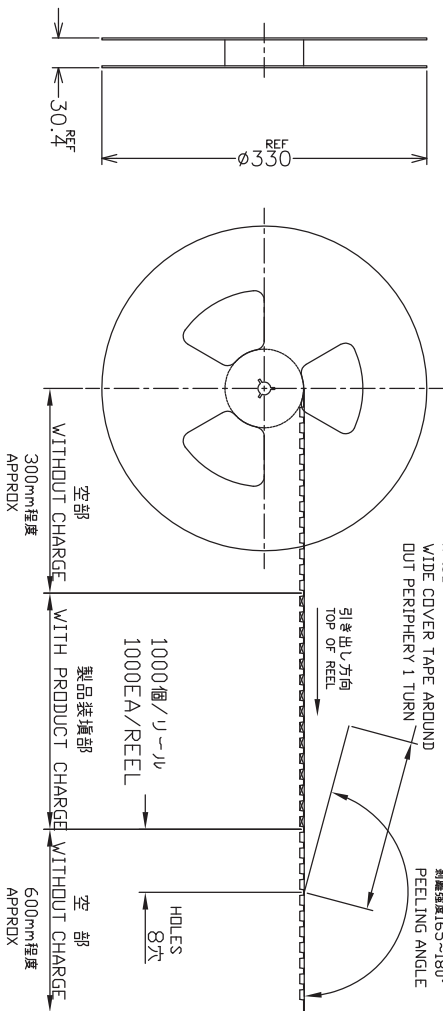

THIS DRAWING IS UNPUBLISHED.  
 COPYRIGHT - By -  
 RELEASED FOR PUBLICATION  
 ALL RIGHTS RESERVED.

LOG	DIST	REV	DATE	DMN	APPD
-	-	P			
LTR		SEE SHEET 1			

カバ-チ-ア-ジ-グ-部  
 外周公差  
 WIDE COVER TAPE AROUND  
 OUT PERIPHERY 1 TURN  
 引き出し方向  
 TOP OF REEL

TOP OF REEL →

THIS DRAWING IS A CONTROLLED DOCUMENT.

DIMENSIONS:  
 単位: 特 mm  
 TOLERANCES UNLESS  
 OTHERWISE SPECIFIED:  
 一般公差

DIMENSIONS	TOLERANCES UNLESS OTHERWISE SPECIFIED
0 P/C	±
1 P/C	±
2 P/C	±
3 P/C	±
4 P/C	±
ANGLES	±
FINISH	±

DMN	CHK
-	-
APVD	-
PRODUCT SPEC	-
製品規格	-
APPLICATION SPEC	-
現行適用規格	-
WEIGHT	-

NAME	SCALE	SHEET	REV
MICRO USB CONNECTOR MID-MOUNT DIP	NTS	2 of 2	B1

CUSTOMER DRAWING

SIZE	QAGE CODE	DRAWING NO	RESTRICTED TO
A3	00779	C=2040343	-