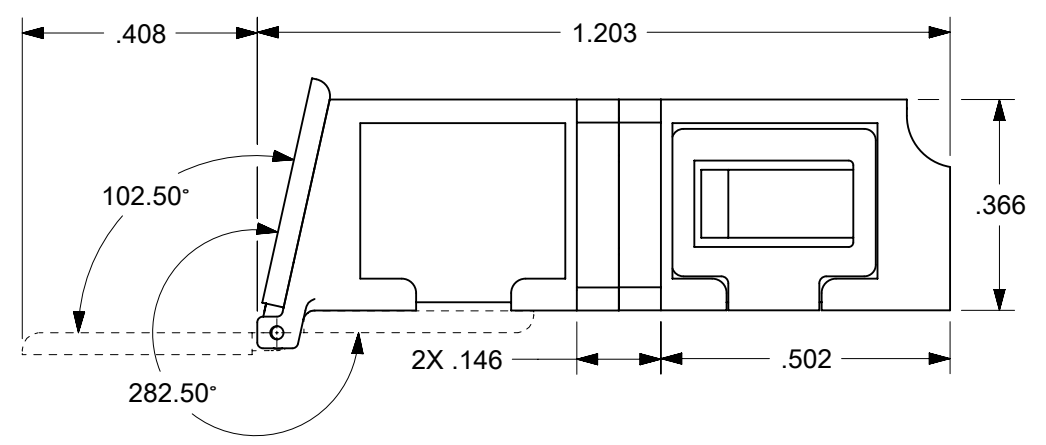

LC QUAD ADAPTER P/N	LC QUAD ADAPTER COLOR	SPLIT SLEEVE MATERIAL
106123-0400	BLUE	ZR
106123-1400	BEIGE	ZR
106126-2400	GREEN	ZR

- NOTES:
1. ALL DIMENSIONS ARE FOR REFERENCE
 2. DUST CAPS NOT SHOWN ON FRONT, BOTTOM AND RIGHT VIEW.
 3. LC QUAD ADAPTER HAS SC DUPLEX ADAPTER FOOTPRINT.

THIS DRAWING CONTAINS INFORMATION THAT IS PROPRIETARY TO MOLEX ELECTRONIC TECHNOLOGIES, LLC AND SHOULD NOT BE USED WITHOUT WRITTEN PERMISSION											
DIMENSION UNITS		SCALE		CURRENT REV DESC: REMOVED OBSOLETE PART NUMBER AS PER PCN#512063.						molex	
INCH		3:1									
GENERAL TOLERANCES (UNLESS SPECIFIED)				EC NO: 713759		2022/08/09		LC QUAD ADAPTER WITH SHUTTERS SMALL FLANGE, SNAP MOUNT			
ANGULAR TOL ± °				DRWN: SUGEEB		2022/10/07					
4 PLACES ±				CHKD: GB		2022/10/07		PRODUCT CUSTOMER DRAWING			
3 PLACES ±				APPR: GB		2022/10/07					
2 PLACES ±				INITIAL REVISION:				DOCUMENT NUMBER		DOC TYPE DOC PART REVISION	
1 PLACE ±				DRWN: PGIBLIN		2005/12/06		SD-106123-X400		PSD 001 B1	
0 PLACES ±				APPR: IGUMIN		2005/12/06		MATERIAL NUMBER		CUSTOMER	
DRAFT WHERE APPLICABLE MUST REMAIN WITHIN DIMENSIONS				THIRD ANGLE PROJECTION		DRAWING		SERIES		SHEET NUMBER	
				B-SIZE		106123		SEE TABLE		GENERAL MARKET 1 OF 1	