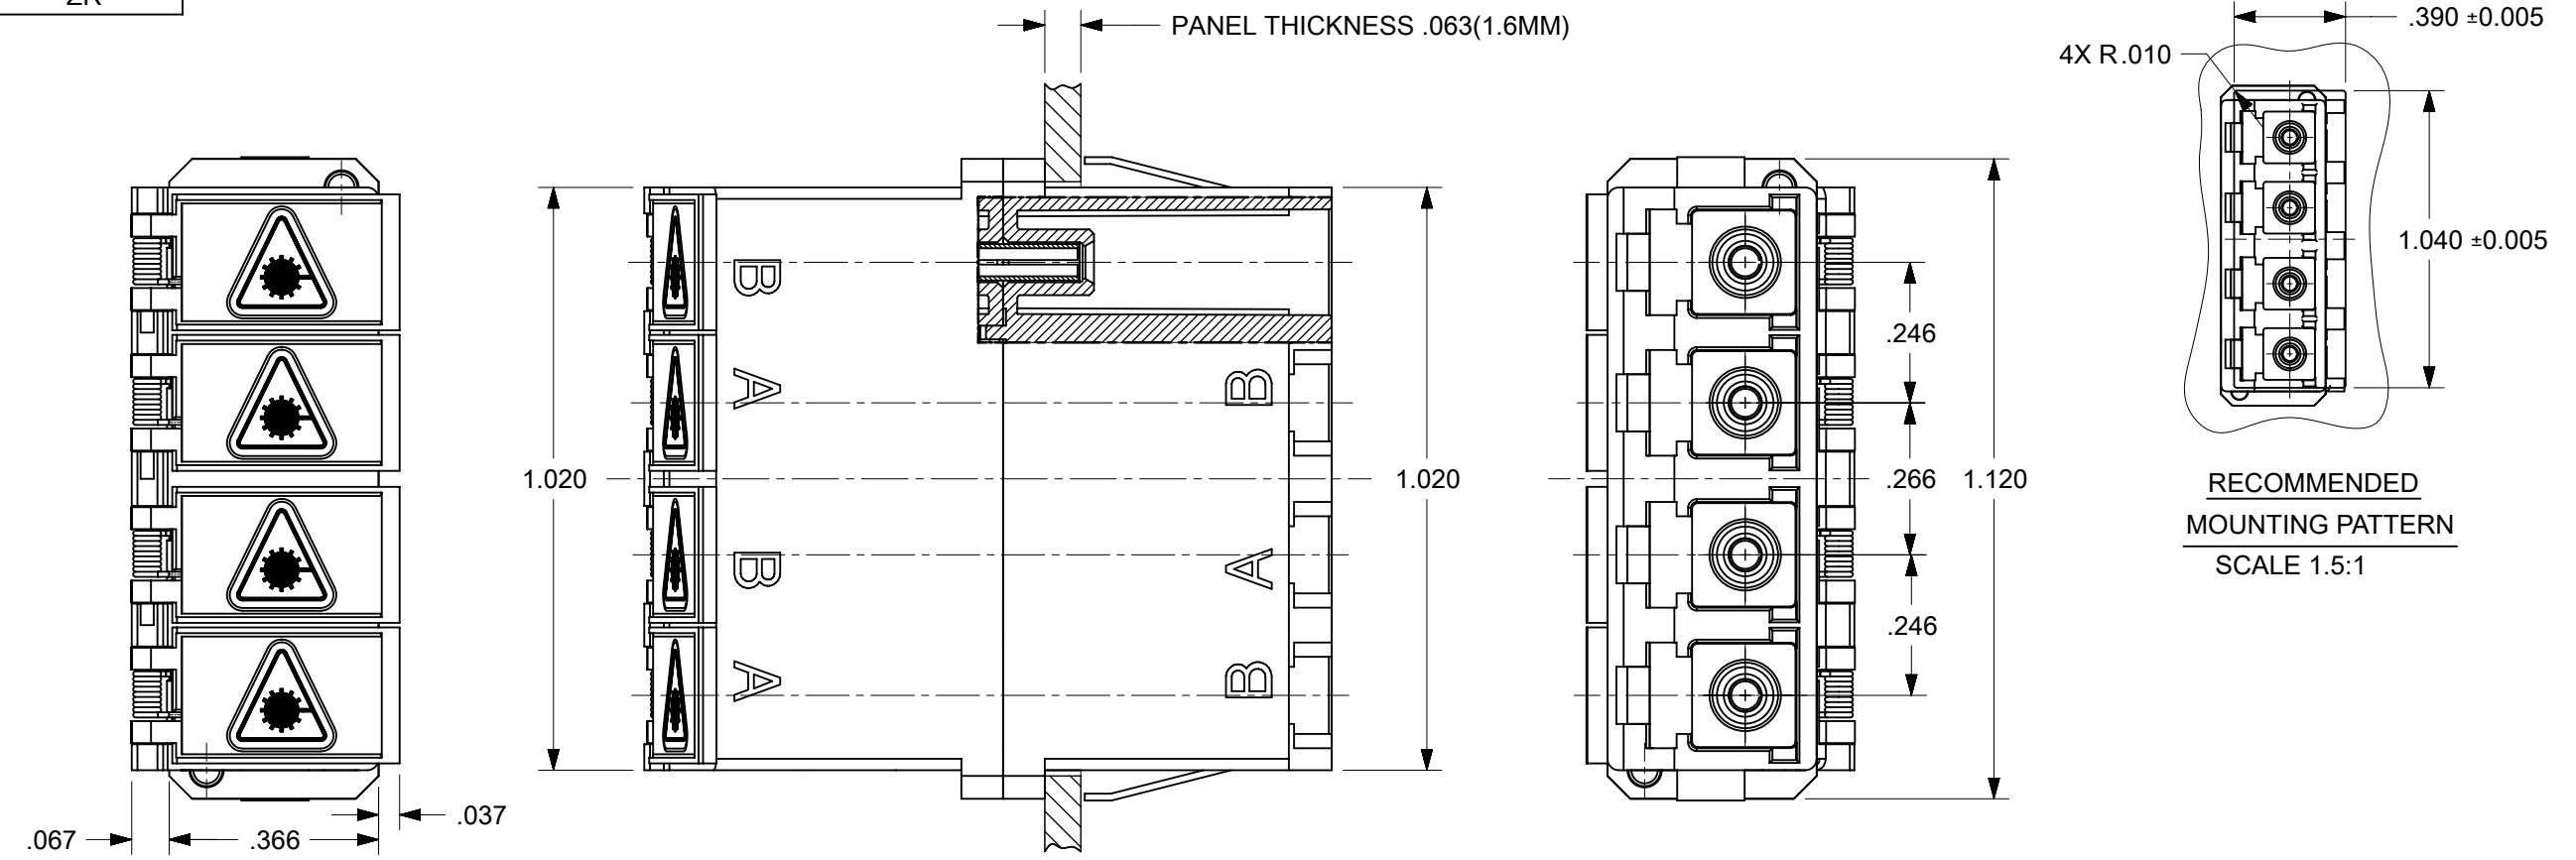

LC QUAD ADAPTER P/N	LC QUAD ADAPTER COLOR	SPLIT SLEEVE MATERIAL
106123-0400	BLUE	ZR
106123-1400	BEIGE	ZR
106126-2400	GREEN	ZR

- NOTES:
1. ALL DIMENSIONS ARE FOR REFERENCE
 2. DUST CAPS NOT SHOWN ON FRONT, BOTTOM AND RIGHT VIEW.
 3. LC QUAD ADAPTER HAS SC DUPLEX ADAPTER FOOTPRINT.

THIS DRAWING CONTAINS INFORMATION THAT IS PROPRIETARY TO MOLEX ELECTRONIC TECHNOLOGIES, LLC AND SHOULD NOT BE USED WITHOUT WRITTEN PERMISSION											
DIMENSION UNITS		SCALE		CURRENT REV DESC: REMOVED OBSOLETE PART NUMBER AS PER PCN#512063.						molex	
INCH		3:1									
GENERAL TOLERANCES (UNLESS SPECIFIED)				EC NO: 713759		2022/08/09		LC QUAD ADAPTER WITH SHUTTERS SMALL FLANGE, SNAP MOUNT			
ANGULAR TOL ± °				DRWN: SUGEEB		2022/10/07					
4 PLACES ±				CHKD: GB		2022/10/07		PRODUCT CUSTOMER DRAWING			
3 PLACES ±				APPR: GB		2022/10/07					
2 PLACES ±				INITIAL REVISION:				DOCUMENT NUMBER		DOC TYPE DOC PART REVISION	
1 PLACE ±				DRWN: PGIBLIN		2005/12/06		SD-106123-X400		PSD 001 B1	
0 PLACES ±				APPR: IGUMIN		2005/12/06		MATERIAL NUMBER		CUSTOMER	
DRAFT WHERE APPLICABLE MUST REMAIN WITHIN DIMENSIONS				THIRD ANGLE PROJECTION		DRAWING		SERIES		SHEET NUMBER	
				B-SIZE		106123		SEE TABLE		GENERAL MARKET 1 OF 1	