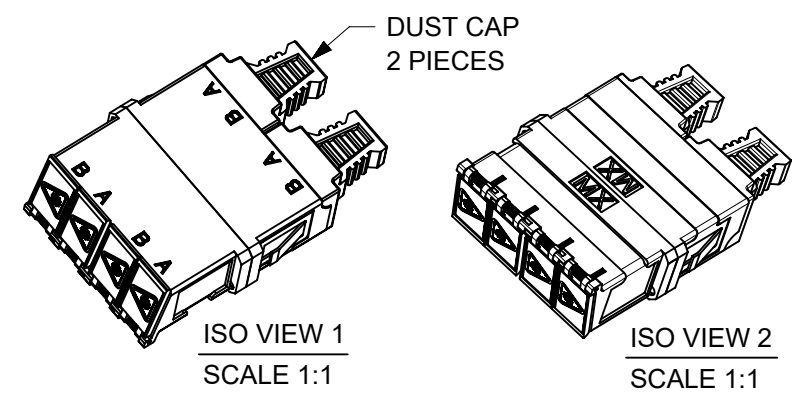

LC QUAD ADAPTER P/N	LC QUAD ADAPTER COLOR	SPLIT SLEEVE MATERIAL
106123-0400	BLUE	ZR
106123-1400	BEIGE	ZR
106126-2400	GREEN	ZR

- NOTES:
1. ALL DIMENSIONS ARE FOR REFERENCE
 2. DUST CAPS NOT SHOWN ON FRONT, BOTTOM AND RIGHT VIEW.
 3. LC QUAD ADAPTER HAS SC DUPLEX ADAPTER FOOTPRINT.

THIS DRAWING CONTAINS INFORMATION THAT IS PROPRIETARY TO MOLEX ELECTRONIC TECHNOLOGIES, LLC AND SHOULD NOT BE USED WITHOUT WRITTEN PERMISSION											
DIMENSION UNITS		SCALE		CURRENT REV DESC: REMOVED OBSOLETE PART NUMBER AS PER PCN#512063.						molex	
INCH		3:1									
GENERAL TOLERANCES (UNLESS SPECIFIED)				EC NO: 713759		2022/08/09		LC QUAD ADAPTER WITH SHUTTERS SMALL FLANGE, SNAP MOUNT			
ANGULAR TOL ± °				DRWN: SUGEEB		2022/10/07					
4 PLACES ±				CHKD: GB		2022/10/07		PRODUCT CUSTOMER DRAWING			
3 PLACES ±				APPR: GB		2022/10/07					
2 PLACES ±				INITIAL REVISION:				DOCUMENT NUMBER		DOC TYPE DOC PART REVISION	
1 PLACE ±				DRWN: PGIBLIN		2005/12/06		SD-106123-X400		PSD 001 B1	
0 PLACES ±				APPR: IGUMIN		2005/12/06		MATERIAL NUMBER		CUSTOMER	
DRAFT WHERE APPLICABLE MUST REMAIN WITHIN DIMENSIONS				THIRD ANGLE PROJECTION		DRAWING		SERIES		SHEET NUMBER	
				B-SIZE		106123		SEE TABLE		GENERAL MARKET 1 OF 1	