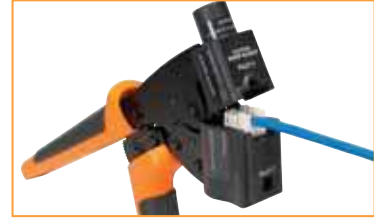

GREENLEE®
COMMUNICATIONS

A Textron Company

PA8105 and PA8106

Jack Terminator™ for use with
Systemax® and Uniprise® Modular Jacks*

Simplicity at its Best

Greenlee is proud to announce the Jack Terminator™. This patented product allows professionals to significantly reduce the time it takes to terminate Cat5e and Cat6 communication cables into standard wall jacks. In one simple action, 4 pairs of wires are terminated and the built-in blades cut off the excess wire, eliminating the need for a secondary trim step. It's just another example of how Greenlee makes a professional wire and cable installer's job faster, safer and easier.

* See back page for specific jack compatibility.

Features

- High-grade, hardened steel frame offers superior performance and durability.
- Ratcheted action to ensure proper, consistent termination.
- Adjustment feature for extra leverage applications.
- Quick-change punch sets require no tools.
- Removable jack cradle allows for alternate lacing option.
- Punch heads can be purchased separately.
- Rubber-embedded handles provide extra comfort.
- For use with CommScope® Systimax® and Uniprise® Jacks:
MPS100E, UNJ500, UNJ600, MGS400, MGS500, MGS600.
- Lifetime Warranty (crimper frame only).

Specifications

SPECIFICATIONS	PA8100	GENERAL JACK TERMINATOR™ WITH PUNCH DOWN HEAD-SET	GENERAL PUNCHDOWN HEAD-SET	GENERAL PUNCH HEAD ONLY
LENGTH	9.6" (245 mm)	9.75" (248 mm)	1.6" (40 mm)	1" (26 mm)
HEIGHT	3.25" (80 mm)	4" (102 mm)	4" (102 mm)	2.1" (55 mm)
WIDTH	1.25" (32 mm)	1.25" (32 mm)	1.25" (32 mm)	1.25" (32 mm)
WEIGHT	1.25 lbs (575 g)	1.4 lbs (652 g)	2 oz (54 g)	0.8 oz (23 g)