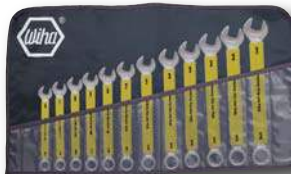

- Made from 31CRV3 high performance tool steel
- Precision formed for exact fit
- Soft grip body

SHOP

500 Soft Grip Wrenches Metric DIN 3113A/ISO 3318 - ISO 7738

Item No.	MM	OAL	OAL	H ¹	H ²	D ¹	D ²	↔	↔
	mm	mm	Inch	mm	mm	mm	mm	lbs.	pkg.
500 04	8.0	120	4.7	5.9	4.4	12.9	19.0	.05	1
500 05	9.0	130	5.1	6.4	4.7	14.5	20.9	.07	1
500 06	10.0	140	5.5	6.9	5.0	15.9	22.8	.09	1
500 07	11.0	150	5.9	7.4	5.2	17.3	25.4	.11	1
500 08	12.0	160	6.3	7.9	5.5	18.7	26.7	.13	1
500 09	13.0	170	6.7	8.4	5.8	20.2	29.3	.14	1
500 11	14.0	180	7.1	8.9	6.1	21.6	31.2	.19	1
500 12	15.0	190	7.5	9.3	6.3	23.1	33.0	.21	1
500 13	16.0	200	7.8	9.8	6.6	24.6	34.5	.23	1
500 14	17.0	210	8.2	10.3	6.9	25.4	37.3	.30	1
500 15	18.0	220	8.6	10.8	7.1	27.4	38.4	.32	1
500 16	19.0	230	9.0	11.1	7.3	28.8	40.4	.34	1
500 17	20.0	240	9.4	11.4	7.5	30.2	42.3	.39	1
500 19	22.0	260	10.2	12.0	7.9	33.0	46.6	.51	1
500 27	24.0	280	11.0	12.7	8.3	35.8	50.1	.62	1

SHOP

500 89 Set 15 Piece Inch Combination Wrenches Roll up pouch

Item No. 500 89 Includes:	↔
1/4, 5/16, 3/8, 7/16, 1/2, 9/16, 5/8, 11/16, 3/4, 13/16, 7/8, 15/16, 1, 1-1/16, 1-1/8	↔
	lbs. 7.03

SHOP

500 95 Set 10 Piece Inch Combination Wrenches Roll up pouch

Item No. 500 95:	↔
7/16, 1/2, 9/16, 5/8, 11/16, 3/4, 13/16, 7/8, 15/16, 1"	↔
	lbs. 4.70

SHOP

500 91 Set 12 Piece Inch Combination Wrenches Roll up pouch

Item No. 500 91 Includes:	↔
5/16, 3/8, 7/16, 1/2, 9/16, 5/8, 11/16, 3/4, 13/16, 7/8, 15/16, 1"	↔
	lbs. 4.78

SHOP

500 87 Set 15 Piece Metric Combination Wrenches Roll up pouch

Item No. 500 87 Includes:	↔
8, 9, 10, 11, 12, 13, 14, 15, 16, 17, 18, 19, 20, 22, 24mm	↔
	lbs. 5.16

SHOP

500 94 Set 10 Piece Metric Combination Wrenches Roll up pouch