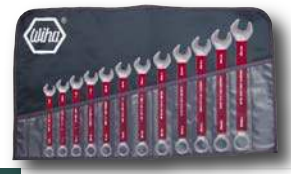

Item No. 500 95:	↔
7/16, 1/2, 9/16, 5/8, 11/16, 3/4, 13/16, 7/8, 15/16, 1"	↔
	lbs. 4.70

SHOP

500 91 Set 12 Piece Inch Combination Wrenches Roll up pouch

Item No. 500 91 Includes:	↔
5/16, 3/8, 7/16, 1/2, 9/16, 5/8, 11/16, 3/4, 13/16, 7/8, 15/16, 1"	↔
	lbs. 4.78

SHOP

500 87 Set 15 Piece Metric Combination Wrenches Roll up pouch

Item No. 500 87 Includes:	↔
8, 9, 10, 11, 12, 13, 14, 15, 16, 17, 18, 19, 20, 22, 24mm	↔
	lbs. 5.16

SHOP

500 94 Set 10 Piece Metric Combination Wrenches Roll up pouch

Item No. 500 94 Includes:	↔
10, 11, 12, 13, 14, 15, 16, 17, 18, 19mm	↔
	lbs. 3.13

SHOP

500 88 Set 12 Piece Metric Combination Wrenches Roll up pouch

Item No. 500 88 Includes:	↔
8, 9, 10, 11, 12, 13, 14, 15, 16, 17, 18, 19mm	↔
	lbs. 3.26