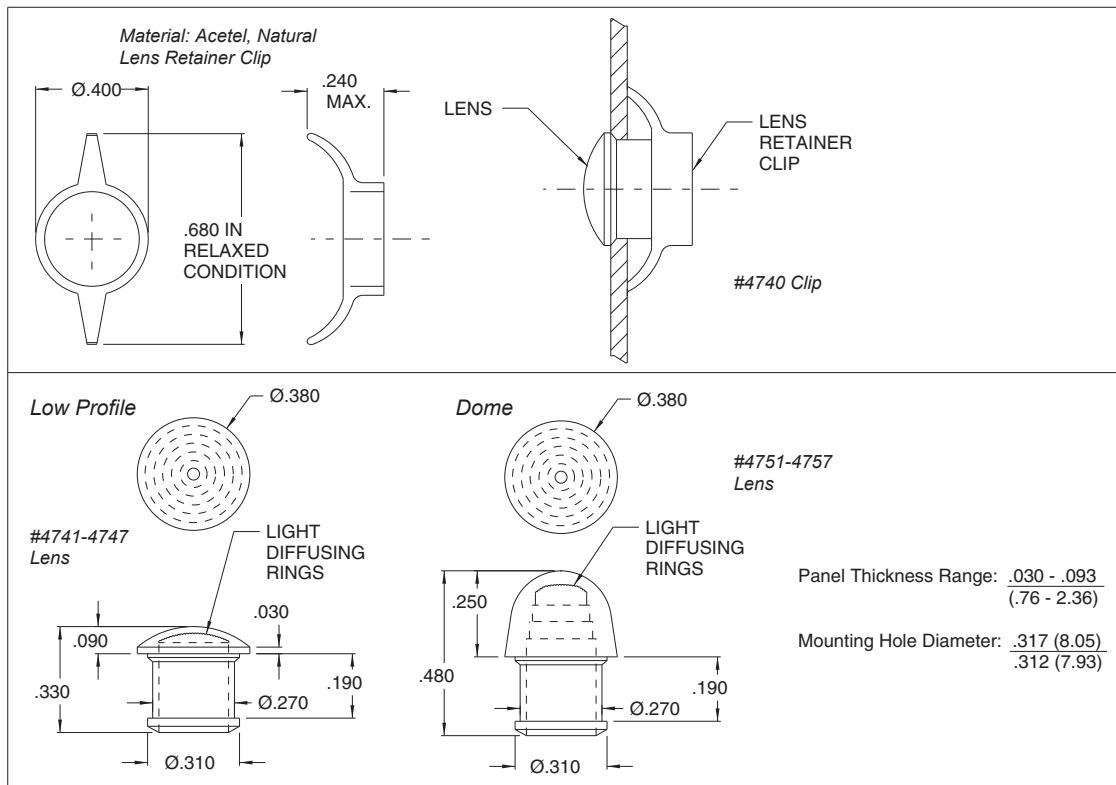

#### Series 4740, 4750 Lenses

Mounting: Rear snap-on to lens models 4741, 4751. Will snapfit into .030-.093 thick panel in a .312-.317 mounting hole.

Lens: Polycarbonate

Clip: Natural acetal

Note: Order model 4740 lens retainer clip and appropriate lens separately.

Lens Color	Low Profile Model No.	Dome Model No.
Red	4741	4751
Clear	4742	4752
Amber	4743	-
White	4744	-
Green	4745	4755
Blue	4746	-
Yellow	4747	-

## Outline Dimensions

All dimensions are in inches.