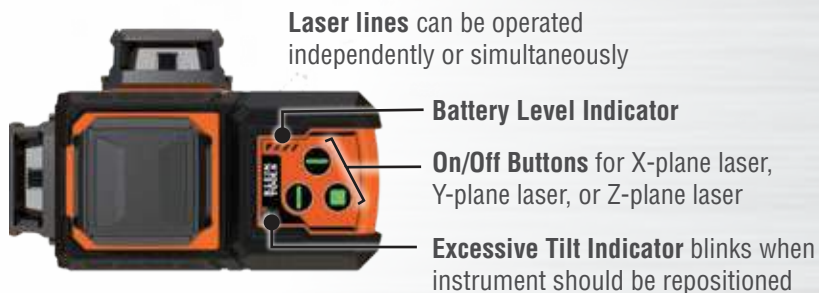


RECHARGEABLE SELF-LEVELING GREEN PLANAR LASER LEVEL

Three orthogonal planar lasers project 360° lines

RECHARGEABLE SELF-LEVELING GREEN PLANAR LASER LEVEL

The Klein Tools' Rechargeable Self-Leveling Green Planar Laser Level is a high-performance laser leveling and alignment tool for professionals. Clear, bright green 360° lines in the X, Y, & Z planes project from this level, and offers plumb up and plumb down spots. Equipped with an integrated magnetic mount and 1/4-20 tripod mounting threads, Klein's self-leveling laser level enables a multitude of alignment and layout applications.

KLEIN TOOLS' TRIPOD (CAT. NO. 69345) HAS A STANDARD 1/4-20 THREAD TO EASILY MOUNT LASER LEVELS

PLUMB UP AND PLUMB DOWN MARKS PROJECT MEASUREMENTS ON THE FLOOR AND THE CEILING TO ENSURE VERTICAL LINES ARE STRAIGHT AND CORNERS ARE SQUARE

Includes:

- Rechargeable Self-Leveling Green Planar Laser Level
- Li-Ion battery pack
- USB-A to USB-C charging cable
- Magnetic mounting bracket
- Protective hard carrying case
- Instruction Manual

For Professionals
SINCE 1857™