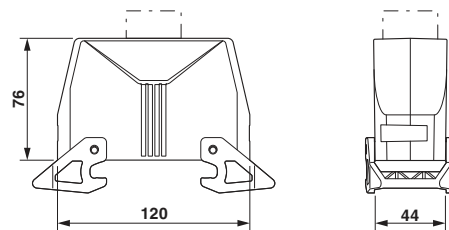

Sleeve housing B24, With double locking latch, Material: Die-cast aluminum, salt water resistant, Cable outlets: 1, straight, Height: 76 mm, Cable gland: none, Gland: no, 1x M40, Standard

Why buy this product

- good shielding in the event of electromagnetic interference

Key Commercial Data

Packing unit	1 STK
Custom tariff number	85389099
Country of origin	China

Technical data

Dimensions

Height	76 mm
Width	44 mm
Length	120 mm

Housing - HC-STA-B24-HHWD-1TTM40-EL-AL - 1412770

Technical data

General

Note	for contact inserts HC-B24, BB46, D64, DD108, HV10/16, M
Size	B24
Housing type	Sleeve housing
Locking type	With double locking latch
No. of cable outlets	1
Cable exit	straight
Screw connection	none
Type of the screw connection	1x M40
Housing material	Die-cast aluminum, salt water resistant
Housing surface material	Uncoated
Material lock	PA

Drawings

Dimensional drawing

Dimensional drawing

Classifications

eCl@ss

eCl@ss 5.1	27143424
eCl@ss 6.0	27143423
eCl@ss 8.0	27440202
eCl@ss 9.0	27440202

ETIM

ETIM 5.0	EC000437
----------	----------