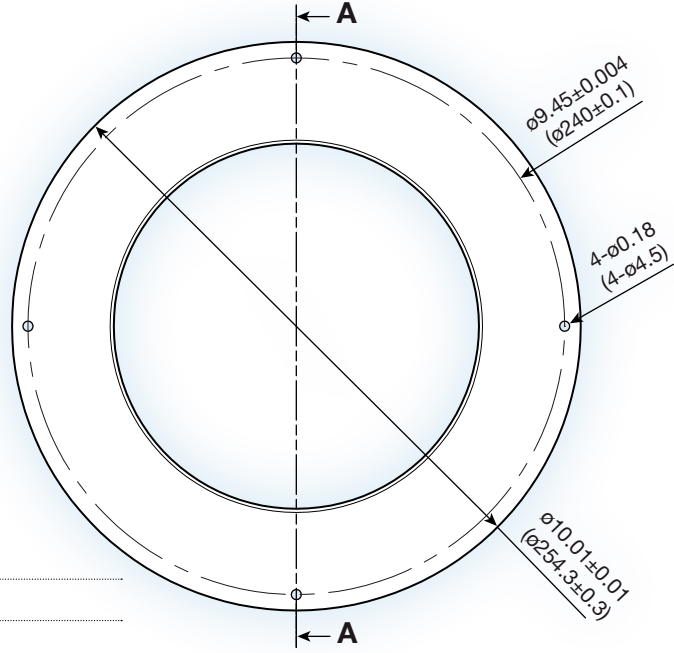

IR-250

Fits Fan Size:	UF250APA
Construction:	galvanized steel