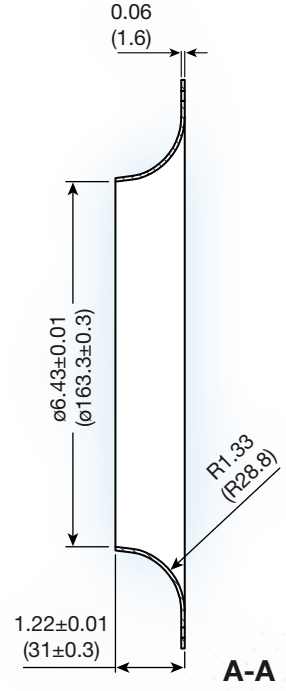

IR-250

Fits Fan Size:	UF250APA
Construction:	galvanized steel