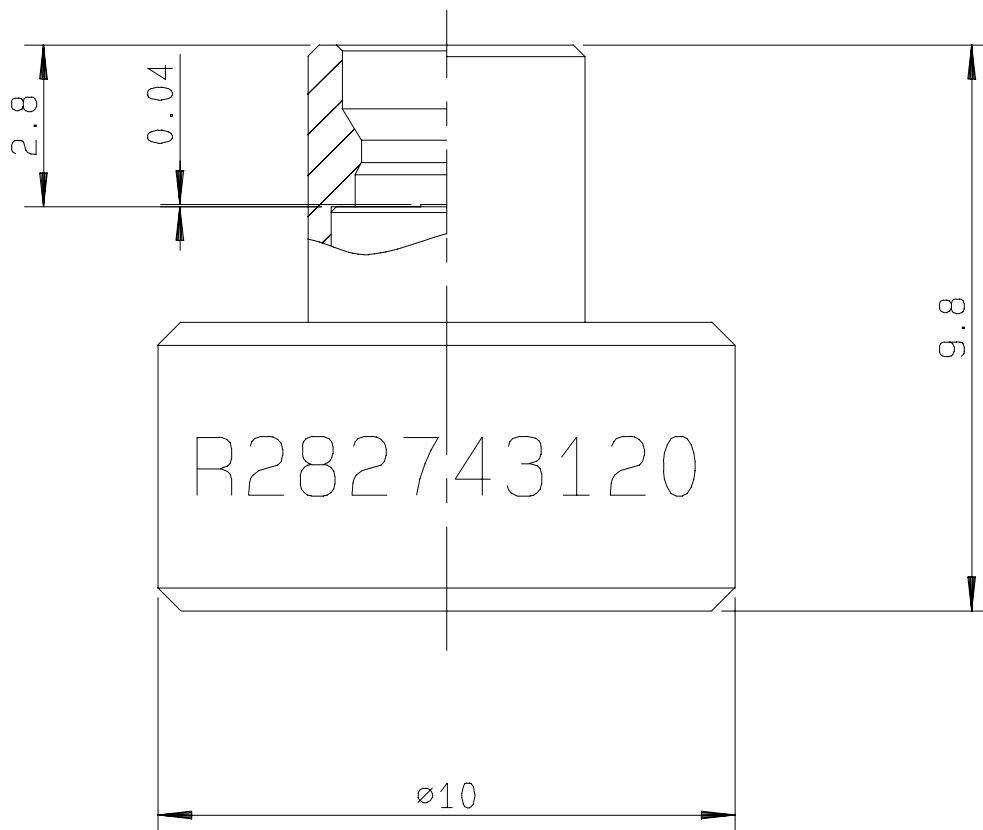

POSITIONER FOR SOLDERING SMP

R282.743.120

STRAIGHT AND R/A FEMALE

Series : **OUT**

Issue : 0327 A

In the effort to improve our products, we reserve the right to make changes judged to be necessary.