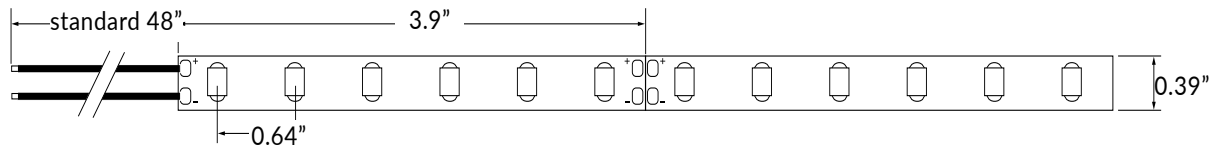

T300-27K-12V-R16
 T300-30K-12V-R16
 T300-52K-12V-R16

2.2W White LED Tape Light, 16 Ft. Reel

SPECIFICATION:

Input Voltage	12 VDC
Wattage	2.2 W/ft
Output	 2700K - 208 lm/ft
	 3000K - 214 lm/ft
	 5200K - 230 lm/ft
CRI	90+
Dimmable	0-10V, ELV, MLV
Max. Run Length	16 ft
Field Cuttable	3.9" cut points
Beam Angle	120°
Operating Temp.	-13°F to 140°F
Warranty	5 year limited*
Lifetime	50,000 hours
Adhesive	3M™ VHB mounting adhesive on back
Dimensions	0.39" W x 0.08" H (10mm x 2.0mm)
Power Supply	Compatible with all 24VDC power supplies

Applications:

- Indoor Signage
- Indirect Lighting
- Accent Lighting
- Undercabinet Lighting
- Furniture Accents

DIMENSIONS

RECOMMENDED ACCESSORIES

TAPE-TO-TAPE
BLOCK CONNECTOR

BLOCK-TW-SC

TAPE-TO-WIRE
BLOCK CONNECTOR