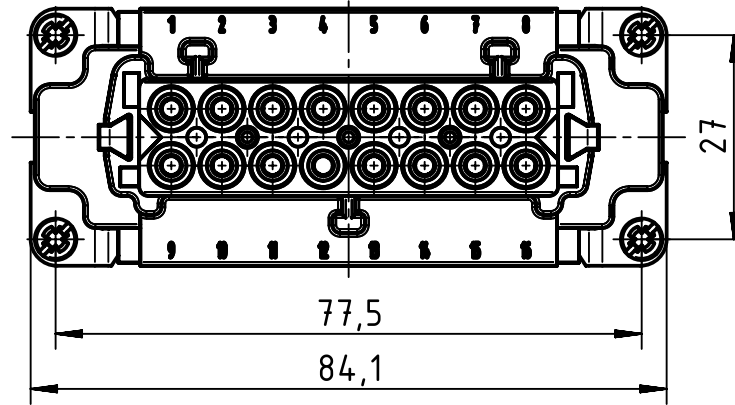

panel cut out (1:2)

	All Dimensions in mm Original Size DIN A4		Scale 1:1	Free size tol.		Ref.
						Sub.
	All rights reserved		Created by HOLLERT	Inspected by SPILKERN	Standardisation TIEMANNA	Date 2013-11-05
	Department EL PD - DE					State Final Release
HARTING Electric GmbH & Co. KG D-32339 Espelkamp			Title Han High Temp 16E-s female			Doc-Key / ECM-Nr. 100528773/UGD/001/A 500000067351
			Type TB	Number 09 33 816 2701		Rev. A
						Page 1/1