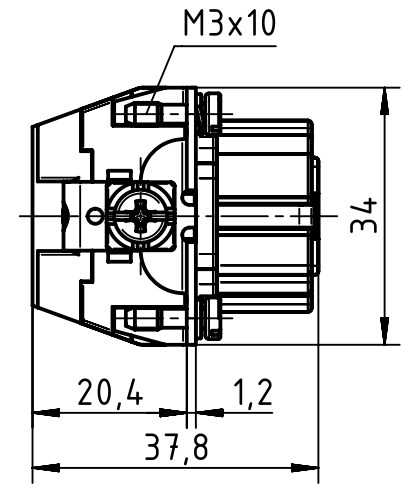

panel cut out (1:2)

	All Dimensions in mm Original Size DIN A4		Scale 1:1	Free size tol.		Ref.
						Sub.
	All rights reserved		Created by HOLLERT	Inspected by SPILKERN	Standardisation TIEMANNA	Date 2013-11-05
	Department EL PD - DE					State Final Release
HARTING Electric GmbH & Co. KG D-32339 Espelkamp			Title Han High Temp 16E-s female			Doc-Key / ECM-Nr. 100528773/UGD/001/A 500000067351
			Type TB	Number 09 33 816 2701		Rev. A
						Page 1/1