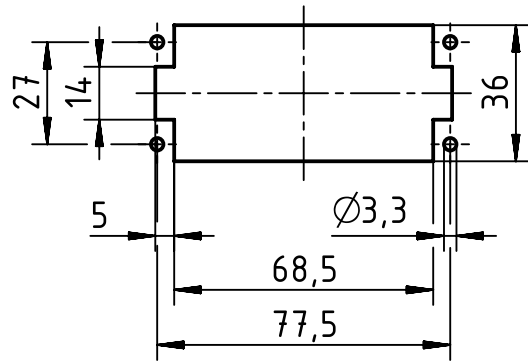

panel cut out (1:2)

	All Dimensions in mm Original Size DIN A4		Scale 1:1	Free size tol.		Ref.
						Sub.
	All rights reserved		Created by HOLLERT	Inspected by SPILKERN	Standardisation TIEMANNA	Date 2013-11-05
	Department EL PD - DE					State Final Release
HARTING Electric GmbH & Co. KG D-32339 Espelkamp			Title Han High Temp 16E-s female			Doc-Key / ECM-Nr. 100528773/UGD/001/A 500000067351
			Type TB	Number 09 33 816 2701		Rev. A
						Page 1/1