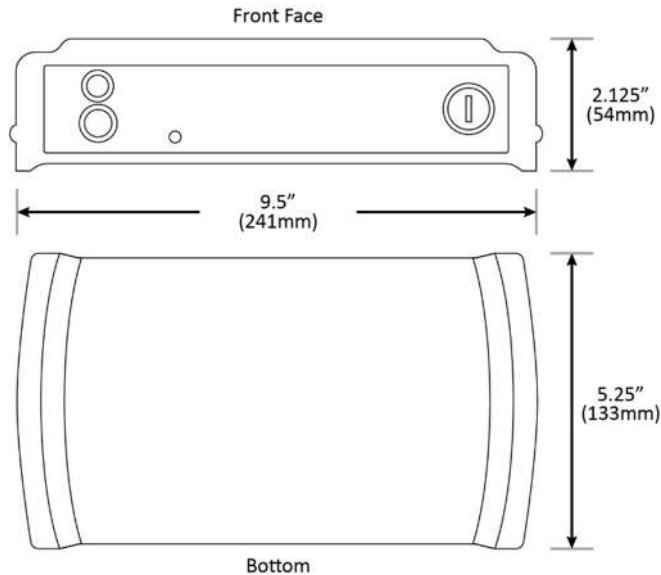

TECHNICAL DATA
39786
POWER SUPPLY, HENE, 3.2-3.8 KV SPECIFICATION

Input:

Input Voltage	100-130 VAC
	200-260 VAC
Input Frequency	50-400Hz

HV Output:

Voltage	3200-3800 V
Starting Voltage	>12.5KV DC
Current	7.0 mA
Current Regulation	±.05mA
Maximum Power Out	40W
Minimum Power Out	20W

Environmental:

Temperature	-20° to +50°

SCHEMATIC & DIMENSIONS

Noted in Inches/Millimeters

5505 Airport Boulevard Boulder, Colorado 80301

Phone - (303) 938-1960 Fax - (303) 447-3279