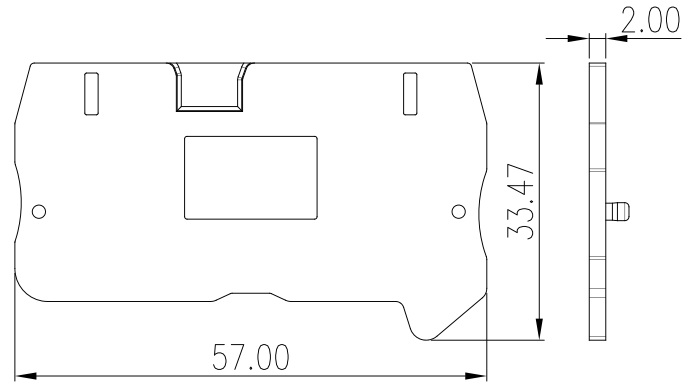

# DP4C

DIN Rail Terminal Blocks > Accessories

## Specification

Product description	END COVER
Color	GREY(default)
Material	PA66
Inflammability class	UL94-V0
Compatible products	DP4
Package	50 pcs / box