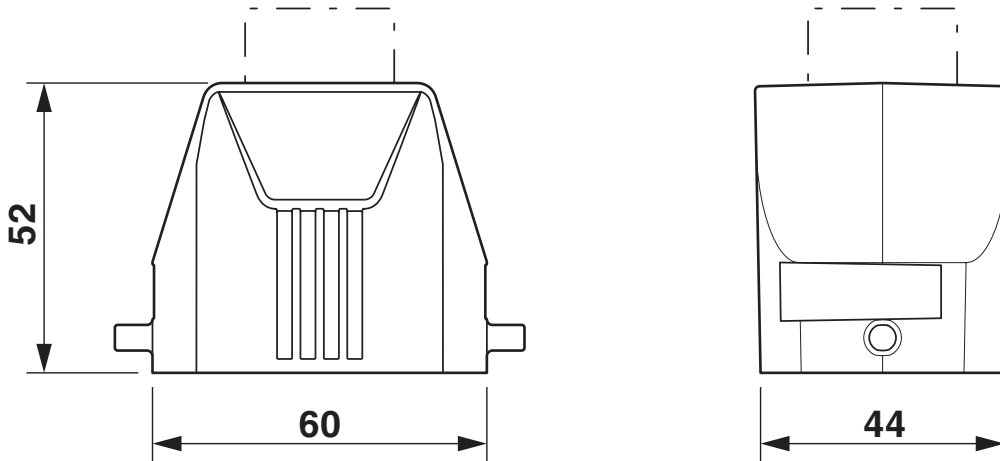

HC-STA-B06-HLFS-1TTM20-EL-AL - Housing

1412574

<https://www.phoenixcontact.com/us/products/1412574>

Drawings

Dimensional drawing

Dimensional drawing