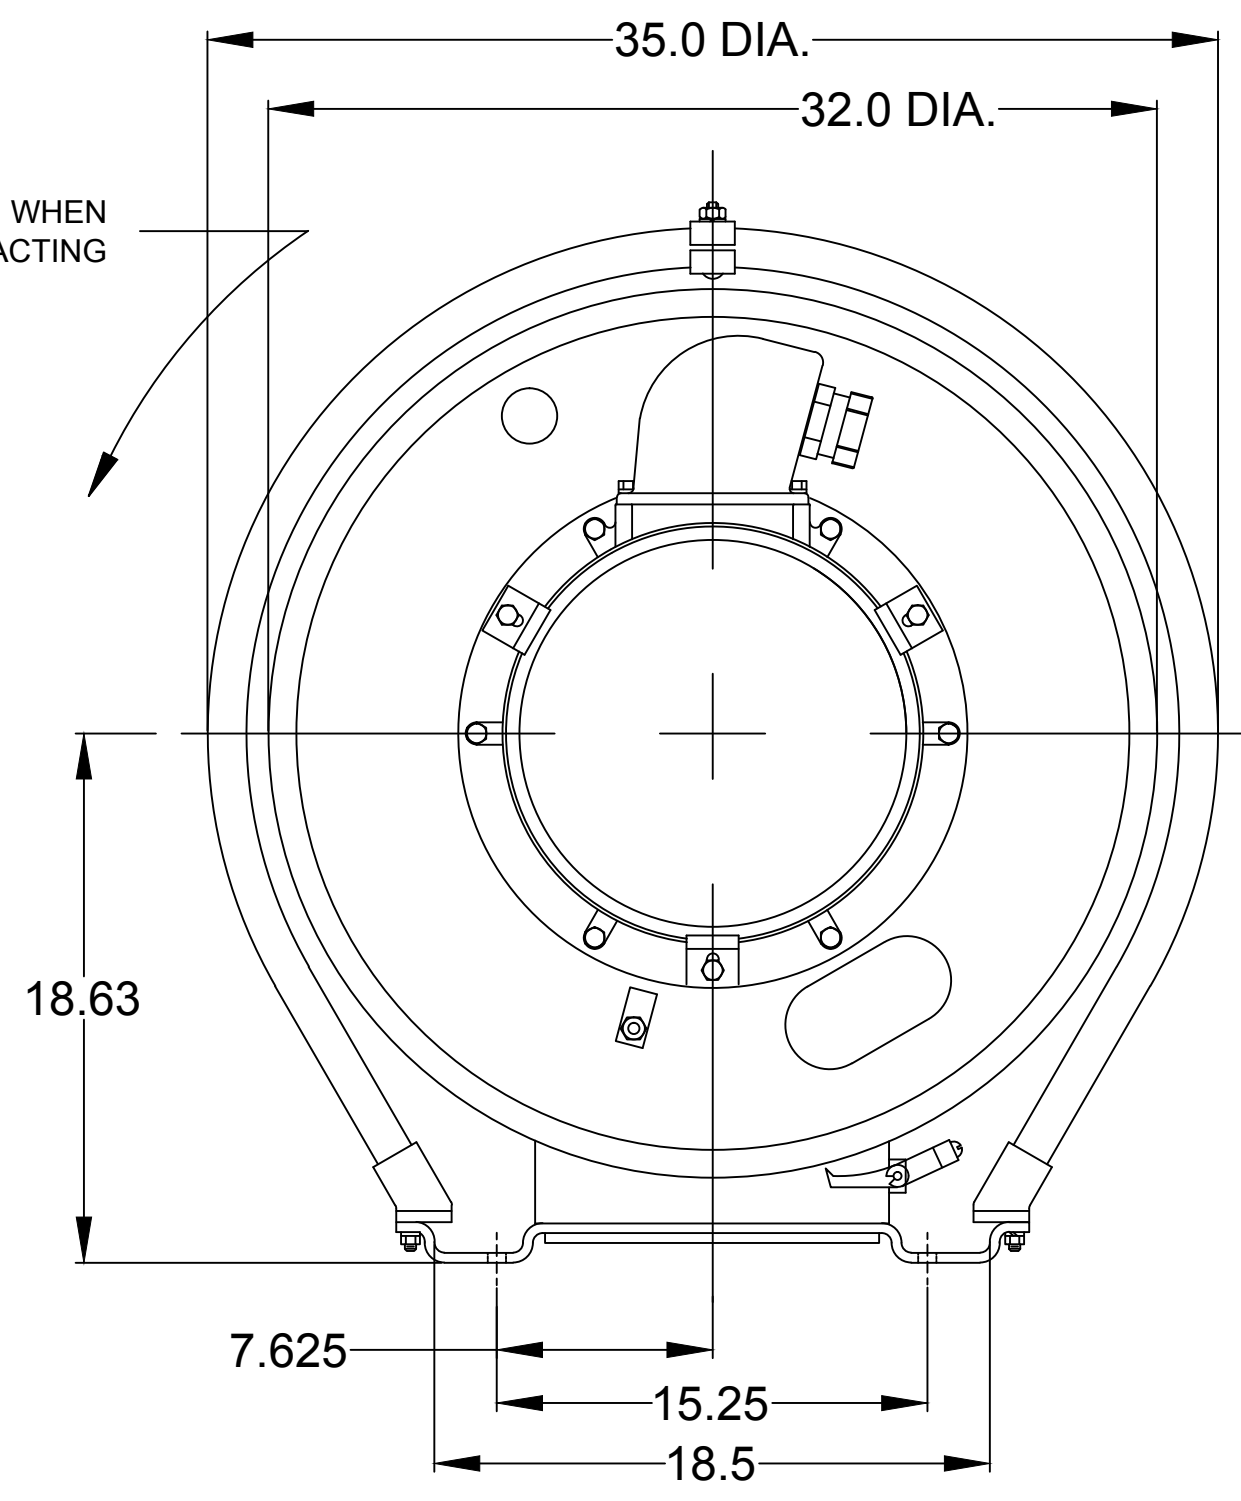

E

D

C

B

A

ROTATION WHEN RETRACTING

NOTES:  
 COLOR: YELLOW  
 MATERIAL: STEEL  
 ELECTRIC RATING: 44A 600V  
 ENGINEERING# 144316404GV0410  
 CSA CERTIFIED  
 NEMA 3R RATED

RELEASE DRAWING EC NO: IPG2017-1057 DRWN: BPATTERS 2017/06/08 CHKD: KAHMED APPR: HKNEELAN 2018/03/09	DESCRIPTION REV	QUALITY SYMBOLS ▽=0 ◻=0	GENERAL TOLERANCES (UNLESS SPECIFIED)		DIMENSION STYLE INCH		SCALE NTS	DESIGN UNITS INCH	THIRD ANGLE PROJECTION		
		4 PLACES ±--- ±--- 3 PLACES ±--- ±--- 2 PLACES ±--- ±--- 1 PLACE ±--- ±---	mm INCH	DRAWN BY BPATTERS	DATE 2017/06/08	TITLE 144316404G6L REEL GROUNDED BOX 75' #6-4C CABLE & RATCHET LOCK		Molex MOLEX INCORPORATED		SHEET NO. 1 OF 1	
		ANGULAR ±.5°		CHECKED BY KAHMED	DATE ---						
		DRAFT WHERE APPLICABLE MUST REMAIN WITHIN DIMENSIONS		MATERIAL NO. 1300851142	APPROVED BY HKNEELAN	DATE 2018/03/09	DOCUMENT NO. SD-130085-1142				
		SIZE B	THIS DRAWING CONTAINS INFORMATION THAT IS PROPRIETARY TO MOLEX INCORPORATED AND SHOULD NOT BE USED WITHOUT WRITTEN PERMISSION								

10 9 8 7 6 5 4 3 2 1