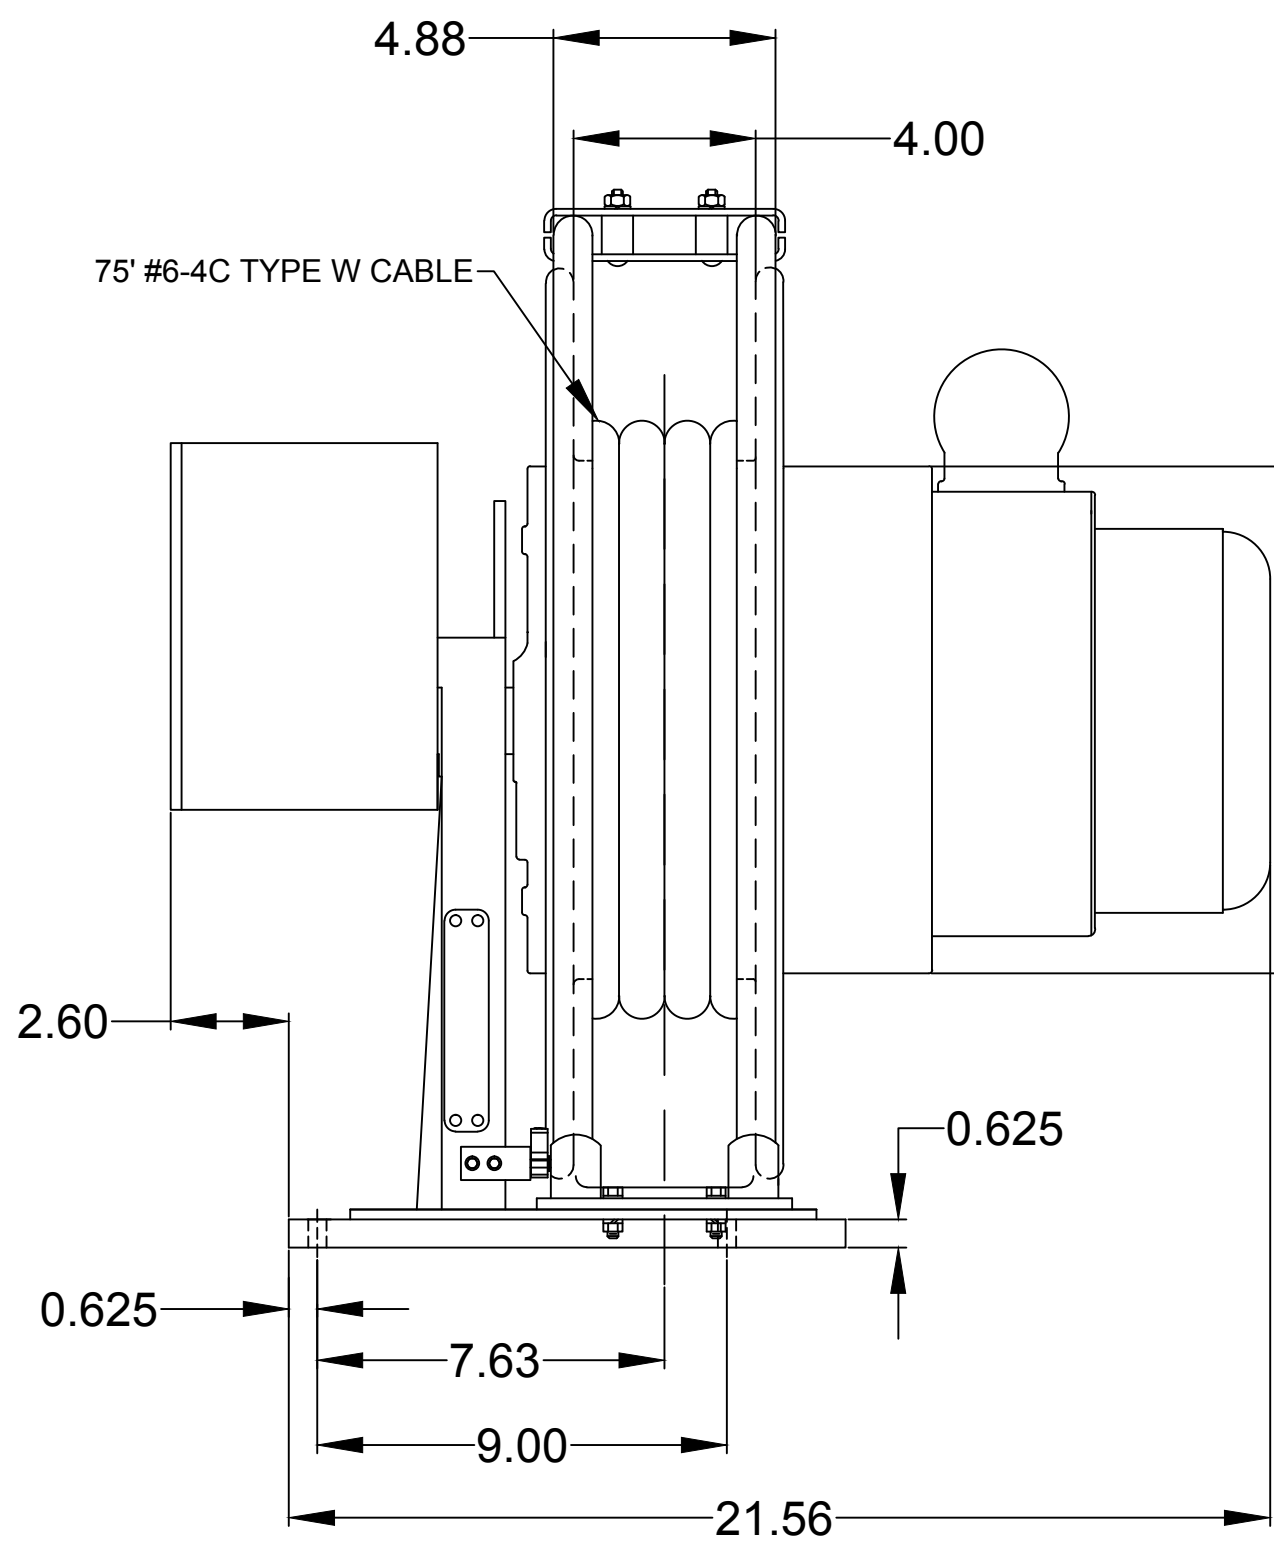

E

D

C

B

A

ROTATION WHEN RETRACTING

NOTES:  
 COLOR: YELLOW  
 MATERIAL: STEEL  
 ELECTRIC RATING: 44A 600V  
 ENGINEERING# 144316404GV0410  
 CSA CERTIFIED  
 NEMA 3R RATED

RELEASE DRAWING EC NO: IPG2017-1057 DRWN: BPATTERS 2017/06/08 CHKD: KAHMED APPR: HKNEELAN 2018/03/09	DESCRIPTION REV	QUALITY SYMBOLS ▽=0 ◻=0	GENERAL TOLERANCES (UNLESS SPECIFIED)		DIMENSION STYLE INCH		SCALE NTS	DESIGN UNITS INCH	THIRD ANGLE PROJECTION		
		4 PLACES ±--- ±--- 3 PLACES ±--- ±--- 2 PLACES ±--- ±--- 1 PLACE ±--- ±---	mm INCH	DRAWN BY BPATTERS	DATE 2017/06/08	TITLE 144316404G6L REEL GROUNDED BOX 75' #6-4C CABLE & RATCHET LOCK		Molex MOLEX INCORPORATED		SHEET NO. 1 OF 1	
		ANGULAR ±.5°		CHECKED BY KAHMED	DATE ---						
		DRAFT WHERE APPLICABLE MUST REMAIN WITHIN DIMENSIONS		MATERIAL NO. 1300851142	APPROVED BY HKNEELAN	DATE 2018/03/09	DOCUMENT NO. SD-130085-1142				
		SIZE B	THIS DRAWING CONTAINS INFORMATION THAT IS PROPRIETARY TO MOLEX INCORPORATED AND SHOULD NOT BE USED WITHOUT WRITTEN PERMISSION								

10 9 8 7 6 5 4 3 2 1