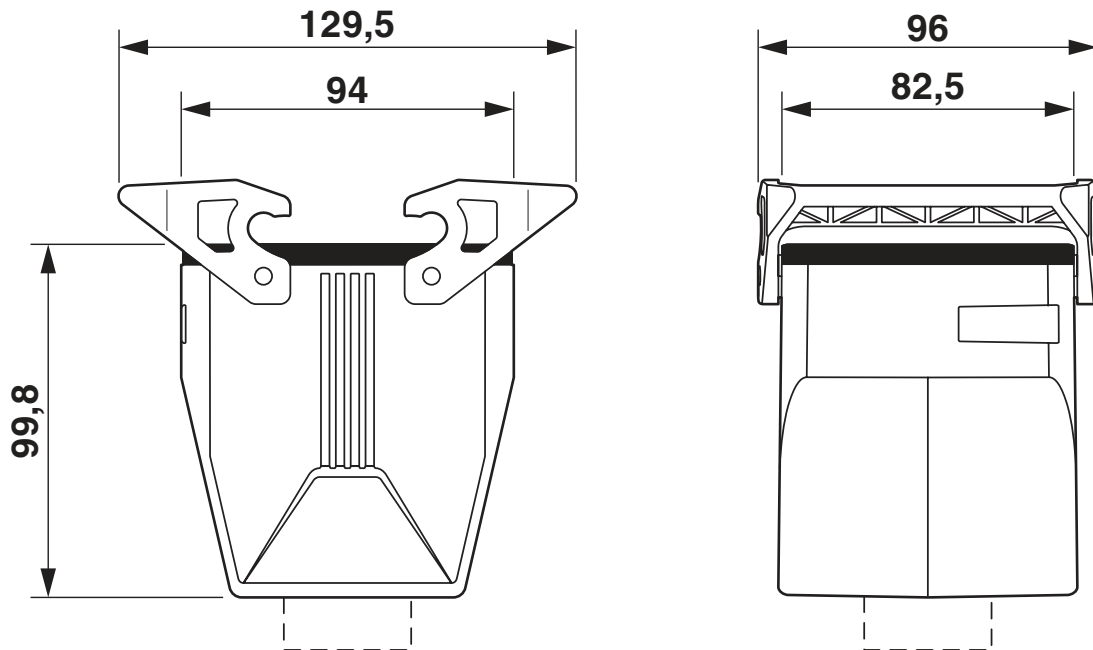

Dimensions

Dimensional drawing	
Width	82.5 mm
Height	99.8 mm
Length	94 mm

Material specifications

Flammability rating according to UL 94	V0 (Interlock)
Seal material	NBR, conductive
Housing surface material	uncoated
Locking latch material	PA
Impact strength	IK09
Housing material	Die-cast aluminum, salt water resistant

Mechanical properties

Mechanical data

Type of the screw connection	1x Pg36
Locking type	Latch

Environmental and real-life conditions

Ambient conditions

Degree of protection	IP66
	IP67
Degree of protection (NEMA)	4 (UL 50e)
	4X (UL 50e)
	12 (UL 50e)

HC-STA-B32-CHWD-1TTP36-ELC-AL - Housing

1424840

<https://www.phoenixcontact.com/us/products/1424840>

Impact strength	IK09
Ambient temperature (operation)	-40 °C ... 125 °C

Drawings

Dimensional drawing

Dimensional drawing