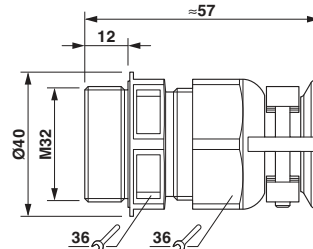

Cable gland - G-INTRO-M32-M68N-PEPDS-BK - 1415191

Technical data

Ambient conditions

	IP69K
Ambient temperature (operation)	-40 °C ... 100 °C (static)

General

No. of conductors	1
Cable gland material	Polyamide
Cable seal material	EPDM
Shielded	No
Thread type on connection side	M32
Torque	6 Nm (Union nut) 15 Nm (Support)
Color	jet black RAL 9005
	jet black RAL 9005

Drawings

Dimensional drawing

Classifications

eCl@ss

eCl@ss 5.1	27149109
eCl@ss 6.0	27149109
eCl@ss 8.0	27149109
eCl@ss 9.0	27144432

ETIM

ETIM 5.0	EC000441

Approvals

Approvals